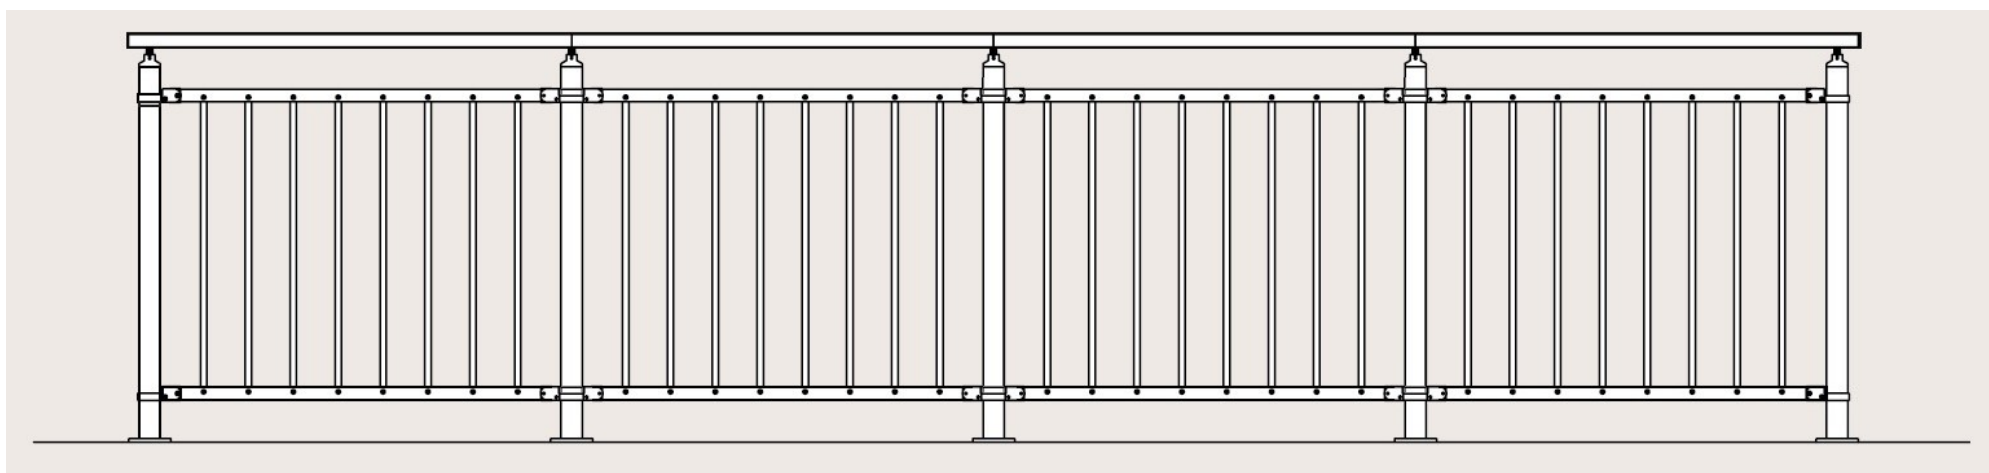

### **ACADIA Balustrade - 1 Metre - Straight Run**

- 2 x Square-shaped floor mounted posts
- Pre-mounted balustrade section with 8 balusters
- Aluminium handrail (1 metre) with 2 x end caps

### **ACADIA Balustrade - 2 Metre - Straight Run**

- 3 x Square-shaped floor mounted posts
- 2 x Pre-mounted balustrade sections with 8 balusters
- 2 x Aluminium handrails (1 metre each) with joining connector.
- 2 x End caps for handrails

**ACADIA Balustrade - 3 Metre - Straight Run**

- 4 x Square-shaped floor mounted posts
- 3 x Aluminium handrails (1 metre each) with joining connectors.
- 3 x Pre-mounted balustrade sections with 8 balusters
- 2 x End caps for handrails