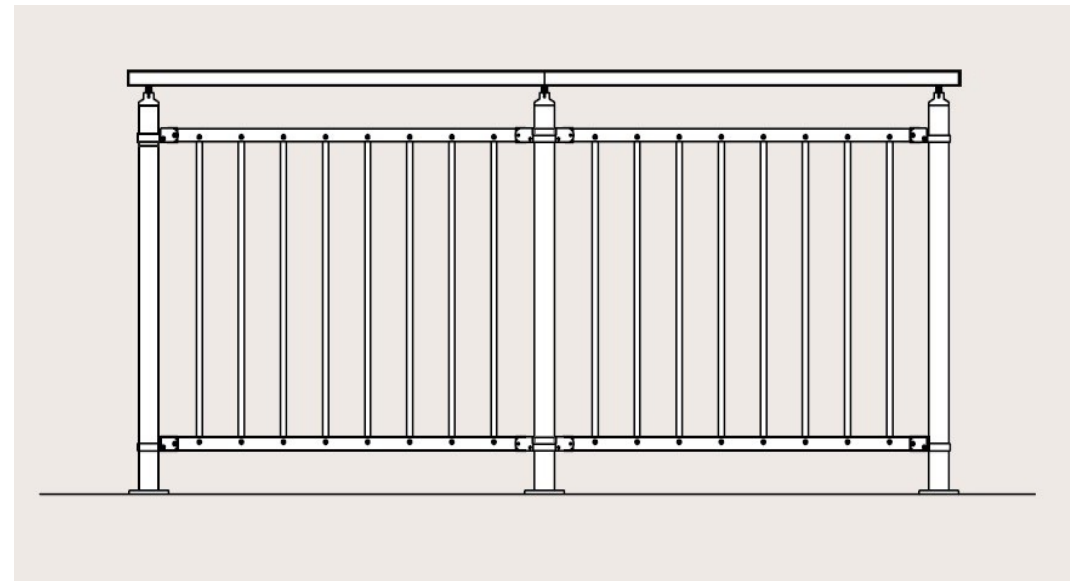

### **ACADIA Balustrade - 1 Metre - Straight Run**

- 2 x Square-shaped floor mounted posts
- Pre-mounted balustrade section with 8 balusters
- Aluminium handrail (1 metre) with 2 x end caps

### **ACADIA Balustrade - 2 Metre - Straight Run**

- 3 x Square-shaped floor mounted posts
- 2 x Pre-mounted balustrade sections with 8 balusters
- 2 x Aluminium handrails (1 metre each) with joining connector.
- 2 x End caps for handrails

**ACADIA Balustrade - 3 Metre - Straight Run**

- 4 x Square-shaped floor mounted posts
- 3 x Aluminium handrails (1 metre each) with joining connectors.
- 3 x Pre-mounted balustrade sections with 8 balusters
- 2 x End caps for handrails

**ACADIA Balustrade - 4 Metre - Straight Run**

- 5 x Square-shaped floor mounted posts
- 4 x Aluminium handrails (1 metre each) with joining connectors.
- 4 x Pre-mounted balustrade sections with 8 balusters
- 2 x End caps for handrails