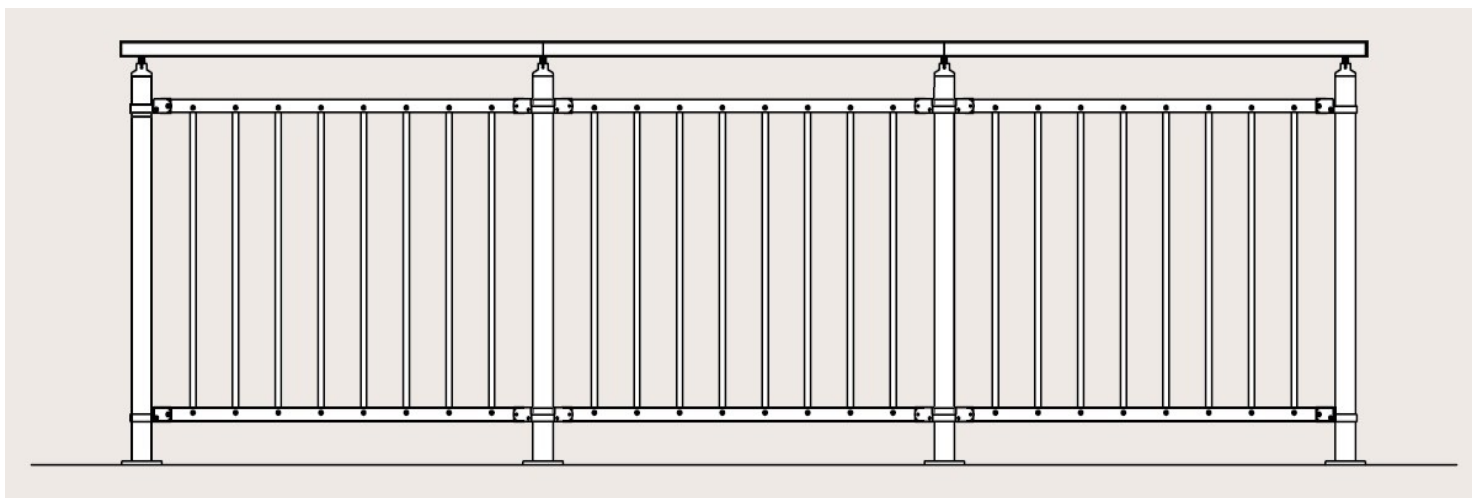

### **ACADIA Balustrade - 1 Metre - Straight Run**

- 2 x Square-shaped floor mounted posts
- Pre-mounted balustrade section with 8 balusters
- Aluminium handrail (1 metre) with 2 x end caps

### **ACADIA Balustrade - 2 Metre - Straight Run**

- 3 x Square-shaped floor mounted posts
- 2 x Pre-mounted balustrade sections with 8 balusters
- 2 x Aluminium handrails (1 metre each) with joining connector.
- 2 x End caps for handrails

**ACADIA Balustrade - 3 Metre - Straight Run**

- 4 x Square-shaped floor mounted posts
- 3 x Aluminium handrails (1 metre each) with joining connectors.
- 3 x Pre-mounted balustrade sections with 8 balusters
- 2 x End caps for handrails