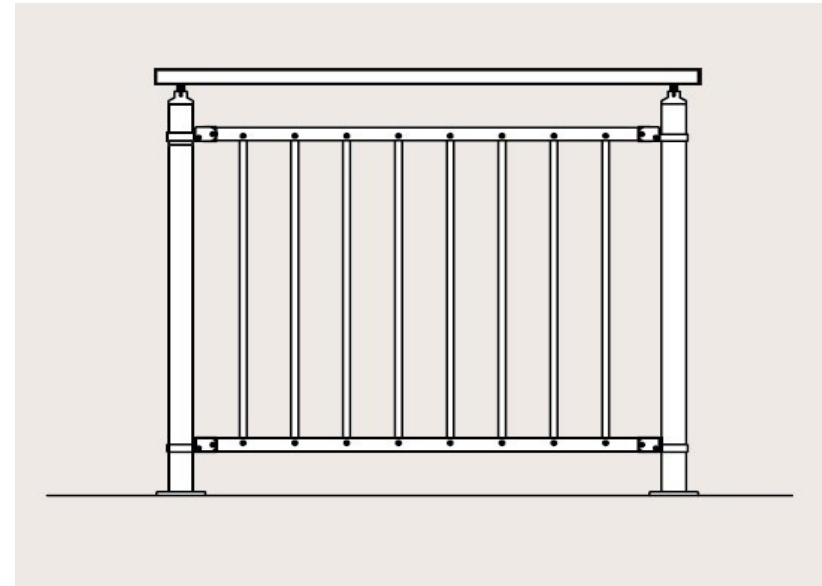

### **ACADIA Balustrade - 1 Metre - Straight Run**

- 2 x Square-shaped floor mounted posts
- Pre-mounted balustrade section with 8 balusters
- Aluminium handrail (1 metre) with 2 x end caps

### **ACADIA Balustrade - 2 Metre - Straight Run**

- 3 x Square-shaped floor mounted posts
- 2 x Pre-mounted balustrade sections with 8 balusters
- 2 x Aluminium handrails (1 metre each) with joining connector.
- 2 x End caps for handrails

**ACADIA Balustrade - 3 Metre - Straight Run**

- 4 x Square-shaped floor mounted posts
- 3 x Aluminium handrails (1 metre each) with joining connectors.
- 3 x Pre-mounted balustrade sections with 8 balusters
- 2 x End caps for handrails

**ACADIA Balustrade - 4 Metre - Straight Run**

- 5 x Square-shaped floor mounted posts
- 4 x Aluminium handrails (1 metre each) with joining connectors.
- 4 x Pre-mounted balustrade sections with 8 balusters
- 2 x End caps for handrails