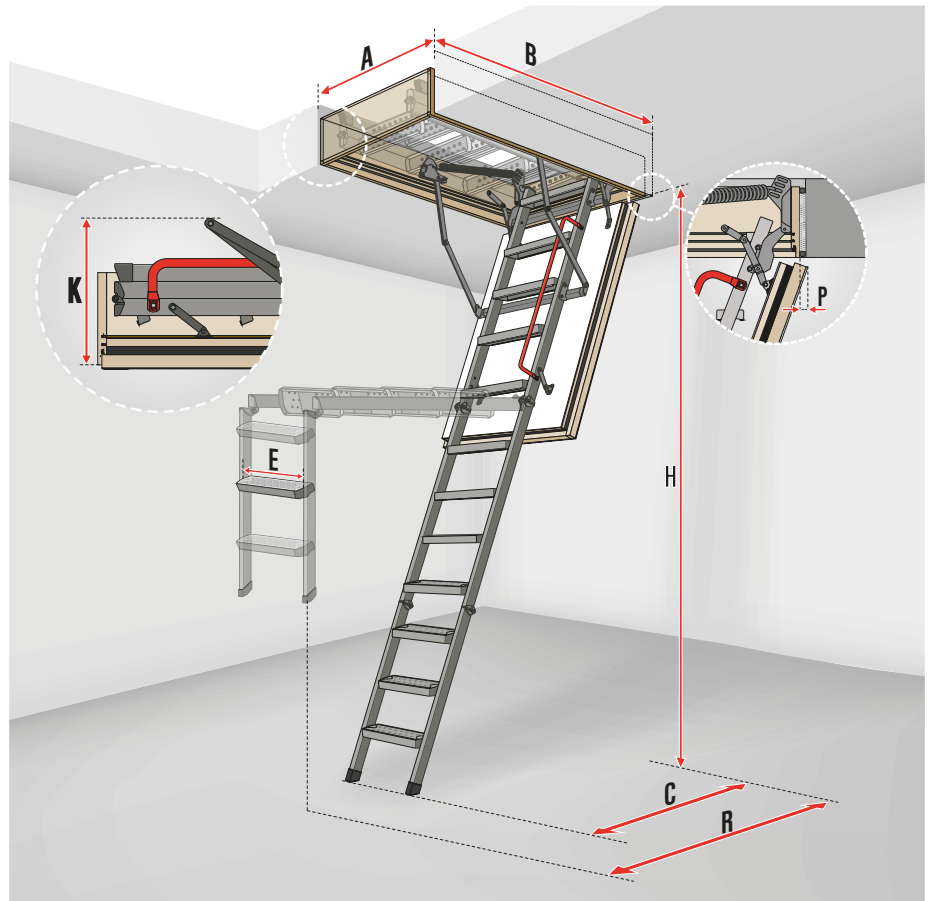

FIRE-RESISTANT LOFT LADDERS

LMF 120

The design of **LMF 120** loft ladder complies with stringent fire requirements, whilst providing safe and comfortable access to the loft spaces. The LMF 120 ladder prevents fire from spreading to the upper or lower fire free storey for 120 minutes.

Integrated with steel frame the quick installation system reduces time required to settle loft ladder in the ceiling.

Short distance between the last tread and attic floor.

The special hatch design and materials used in its production protect for 120 min against the ingress of fire.

Mechanism hidden within the rail aids folding and unfolding of the ladder.

* manufacturer's internal research

telescopic stile ends

ladder unloading mechanism built in handrail

fire-resistant hatch

system of quick installation in the ceiling

fully assembled, and ready for quick installation in the ceiling

LMF 120 LOFT LADDER DIAGRAM

i The LMF 120 loft ladders are as standard equipped with ladder unloading mechanism, so they can be fully operated with the opening rod (hatch opening and closing, ladder unfolding).