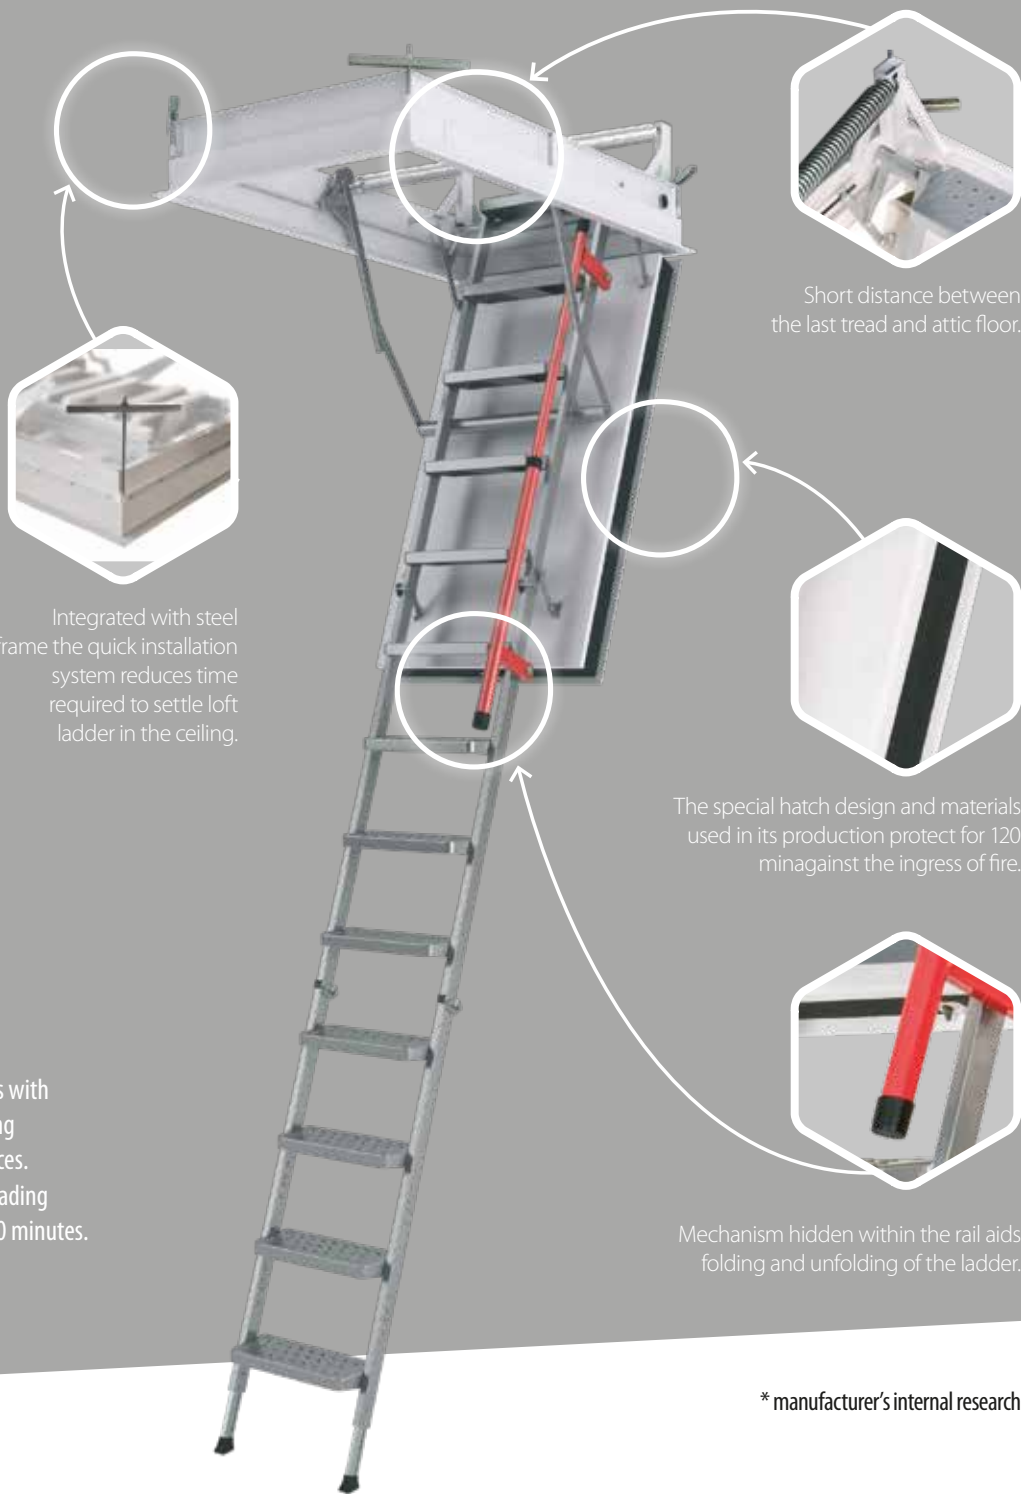

FIRE-RESISTANT LOFT LADDERS

LMF 120

The design of **LMF 120** loft ladder complies with stringent fire requirements, whilst providing safe and comfortable access to the loft spaces. The LMF 120 ladder prevents fire from spreading to the upper or lower fire free storey for 120 minutes.

Integrated with steel frame the quick installation system reduces time required to settle loft ladder in the ceiling.

Short distance between the last tread and attic floor.

The special hatch design and materials used in its production protect for 120 min against the ingress of fire.

Mechanism hidden within the rail aids folding and unfolding of the ladder.

* manufacturer's internal research

telescopic stile ends

ladder unloading mechanism built in handrail

fire-resistant hatch

system of quick installation in the ceiling

fully assembled, and ready for quick installation in the ceiling

LMF 120 LOFT LADDER DIAGRAM

i The LMF 120 loft ladders are as standard equipped with ladder unloading mechanism, so they can be fully operated with the opening rod (hatch opening and closing, ladder unfolding).