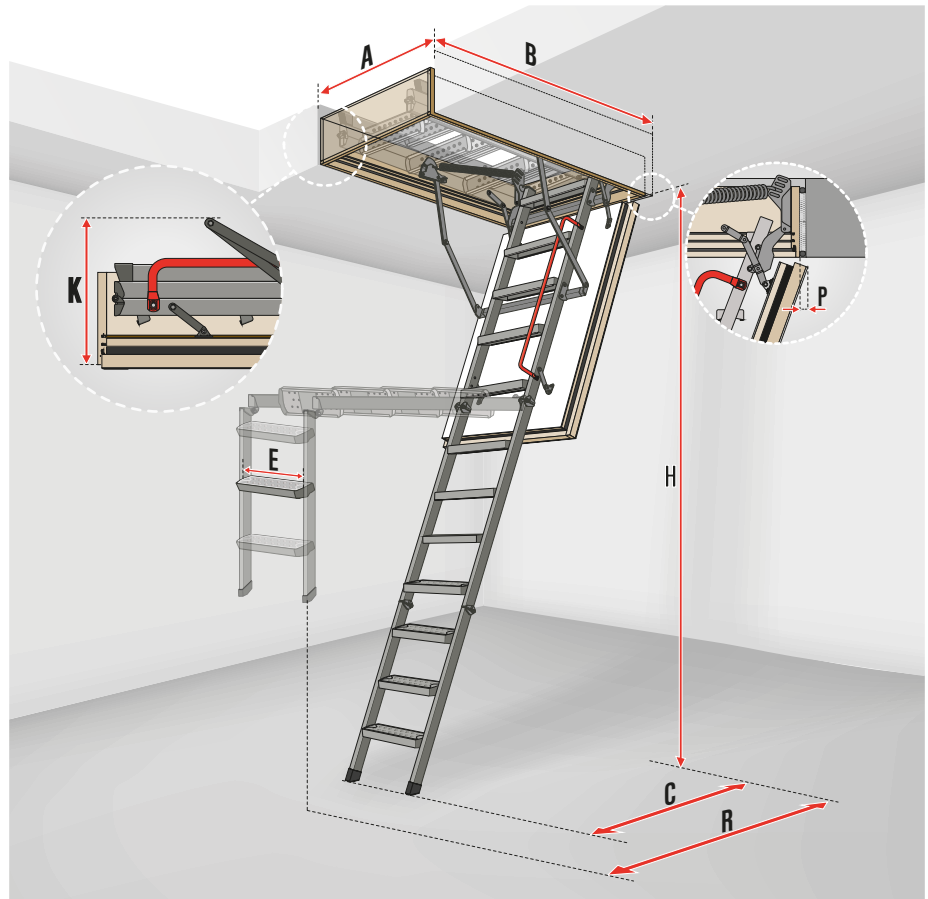

METAL LOFT
LADDERS

METAL FOLDING SECTION LOFT LADDERS

LMP

White on both sides, 3.6 cm thick, insulated hatch equipped with a latch

Added safety, thanks to lock which prevents against unintentional folding.

Short distance between the last tread and attic floor enhances the comfort of use.

366 cm

The **LMP** new generation loft ladder, allows access to attic space, even in very high ceiling rooms (from 300 to 366cm). The unloading system used in ladder allows for convenient operation while maintaining the maximum comfort and safety of use.

stile ends

white hatch

peripheral seal

ladder unloading mechanism built in handrail

non-slip treads

possibility of installing additional accessories pages 56-61

for high rooms

Technical specification:
permissible loading of 200 kg
hatch heat transmission coefficient $U = 1.1 \text{ W/m}^2\text{K}$
insulation thickness 3 cm
hatch thickness 3.6 cm

fully assembled, and ready for quick installation in the ceiling

LMP LOFT LADDER DIAGRAM

i The LMP ladders as standard are equipped with ladder unloading mechanism, so they can be fully operated with the opening rod (hatch opening and closing, ladder unfolding).