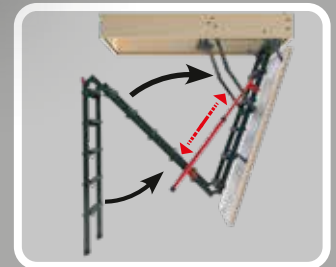

METAL LOFT
LADDERS

METAL FOLDING SECTION LOFT LADDERS

LMP

White on both sides, 3.6 cm thick, insulated hatch equipped with a latch

Added safety, thanks to lock which prevents against unintentional folding.

Short distance between the last tread and attic floor enhances the comfort of use.

366 cm

The **LMP** new generation loft ladder, allows access to attic space, even in very high ceiling rooms (from 300 to 366cm). The unloading system used in ladder allows for convenient operation while maintaining the maximum comfort and safety of use.

stile ends

white hatch

peripheral seal

ladder unloading mechanism built in handrail

non-slip treads

possibility of installing additional accessories pages 56-61

for high rooms

Technical specification:
permissible loading of 200 kg
hatch heat transmission coefficient $U = 1.1 \text{ W/m}^2\text{K}$
insulation thickness 3 cm
hatch thickness 3.6 cm

fully assembled, and ready for quick installation in the ceiling

LMP LOFT LADDER DIAGRAM

i The LMP ladders as standard are equipped with ladder unloading mechanism, so they can be fully operated with the opening rod (hatch opening and closing, ladder unfolding).