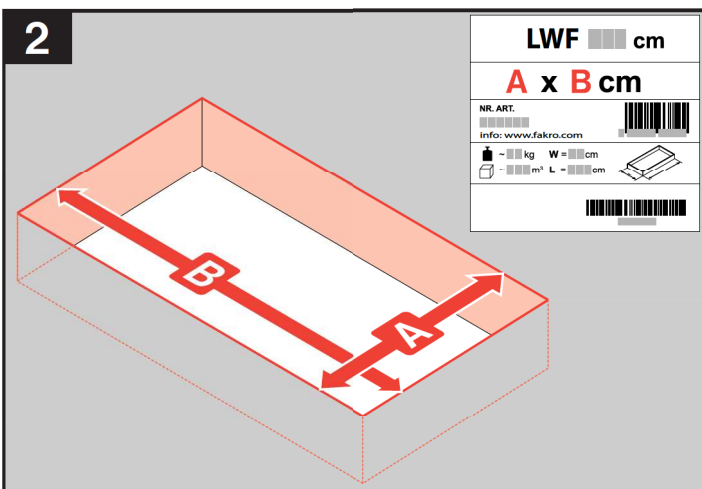

<http://www.fakro.com/download/film-installation-instructions/loft-ladders/>

READ SAFETY INSTRUCTION BEFORE USING

WARNING!
ACHTUNG!
U W A G A !
ATTENTION!
CUIDADO!
ПРИМЕЧАНИЕ!

NC 9CE

FIRES - JR-008-15-NURE

3

LXK

NC99L

A x B cm

- 70 x 130 cm
- 70 x 140 cm
- 86 x 130 cm

A x B cm

- 60 x 120 cm
- 70 x 120 cm

L**R****6a**