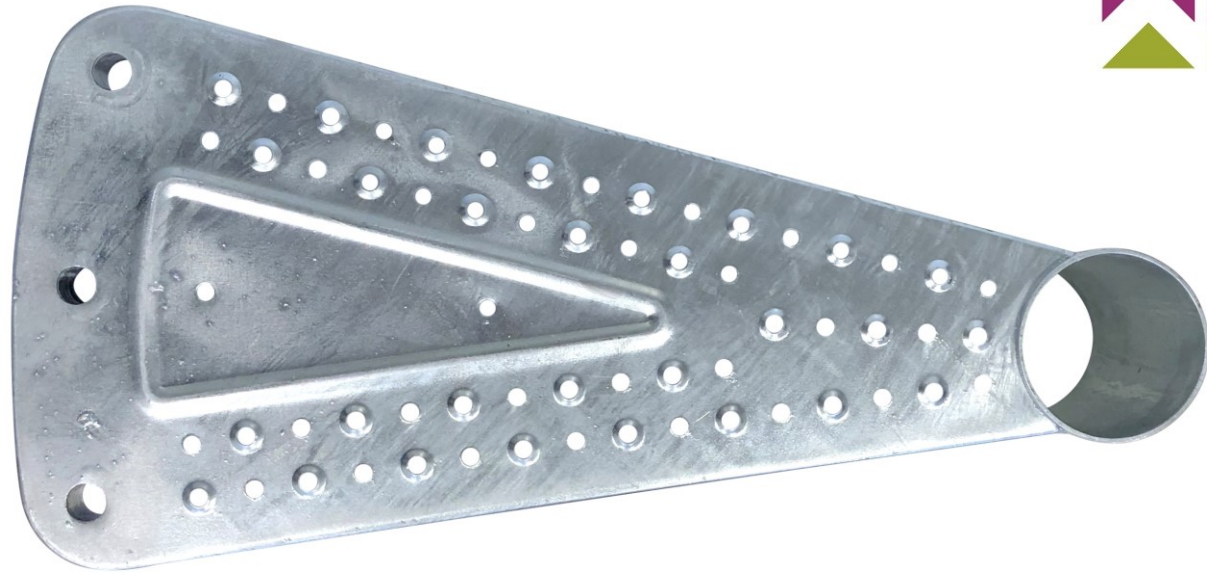

**Dolle Toronto
1250mm Diameter
Tread Design**

**Dolle Toronto
1550mm Diameter
Tread Design**