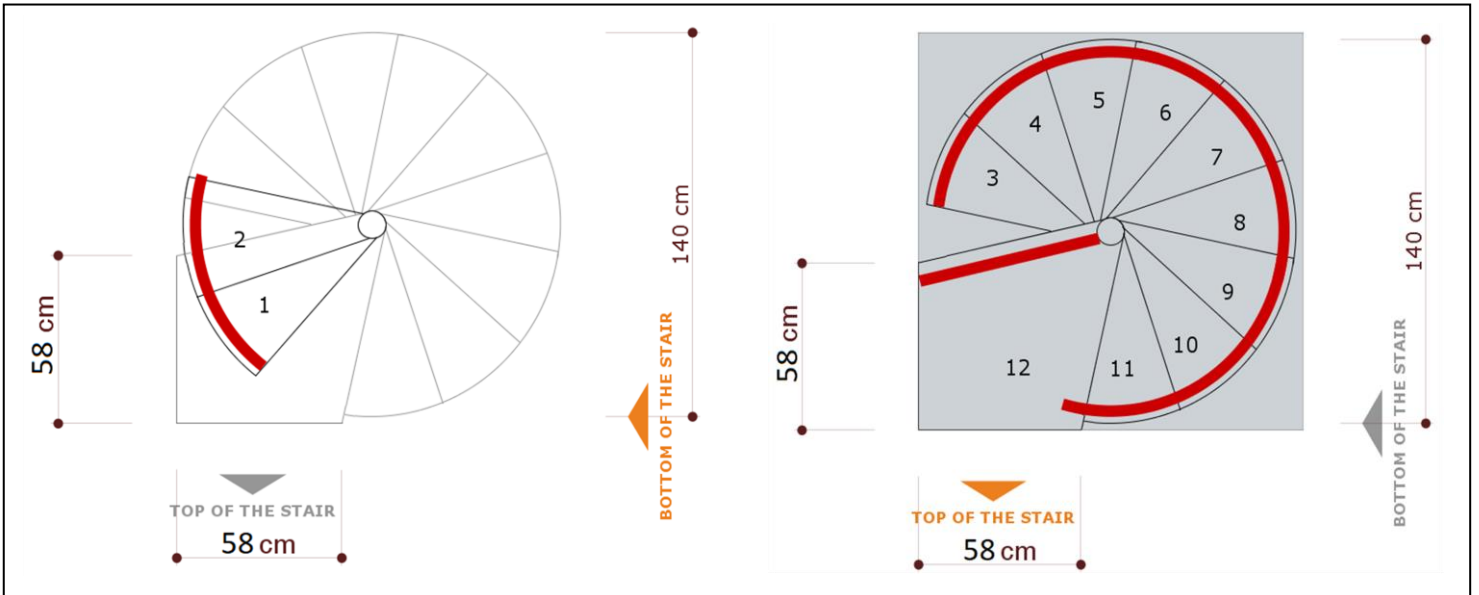

# Gamia Wood Spiral Stair - Technical Data

Gamia Wood - 1200mm Diameter

Stair installed with the landing tread fixed to one side of a ceiling opening or up to a mezzanine floor. Recommended structural ceiling opening size: 1250 x 1250mm.

Stair installed into the corner of a ceiling opening. Recommended structural ceiling opening size: 1250 x 1250mm

Gamia Wood - 1400mm Diameter

Stair installed with the landing tread fixed to one side of a ceiling opening or up to a mezzanine floor.  
Recommended structural ceiling opening size: 1450 x 1450mm.

Stair installed into the corner of a ceiling opening.  
Recommended structural ceiling opening size: 1450 x 1450mm.

Gamia Wood - 1600mm Diameter

Stair installed with the landing tread fixed to one side of a ceiling opening or up to a mezzanine floor.  
 Recommended structural ceiling opening size: 1650 x 1650mm.

Stair installed into the corner of a ceiling opening.  
 Recommended structural ceiling opening size: 1650 x 1650mm.