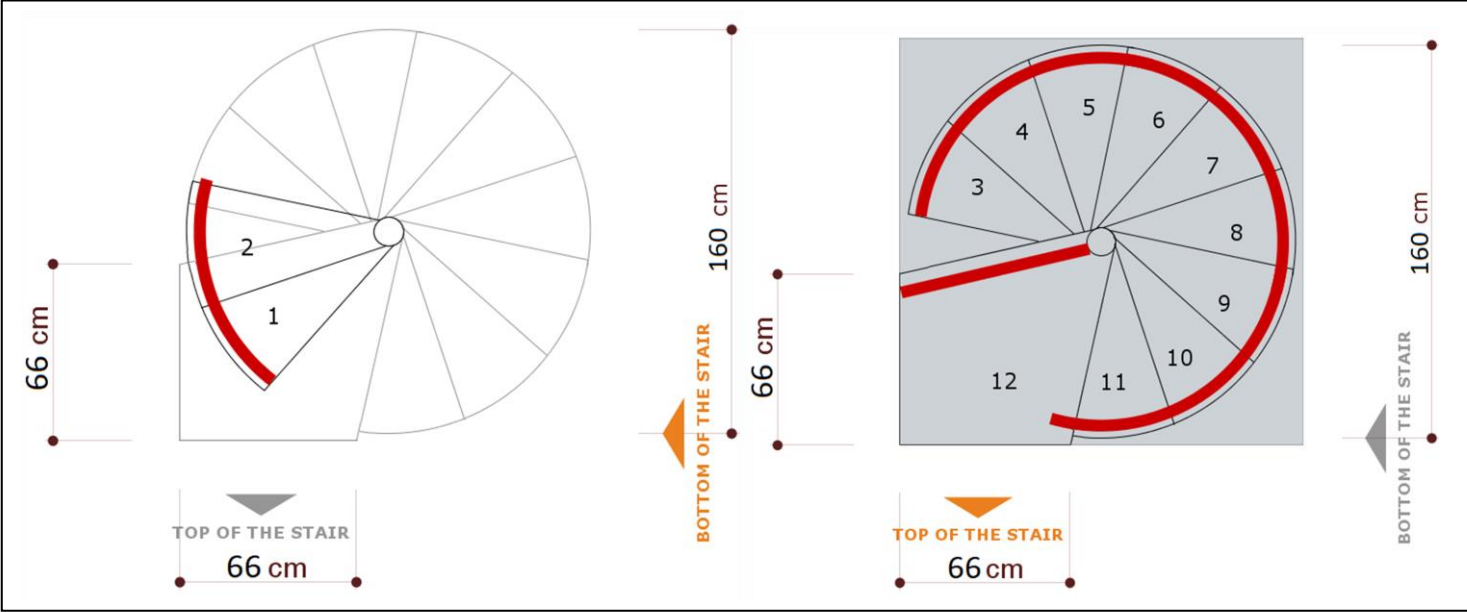

# Gamia Wood Spiral Stair - Technical Data

Gamia Wood - 1200mm Diameter

Stair installed with the landing tread fixed to one side of a ceiling opening or up to a mezzanine floor. Recommended structural ceiling opening size: 1250 x 1250mm.

Stair installed into the corner of a ceiling opening. Recommended structural ceiling opening size: 1250 x 1250mm

Gamia Wood - 1400mm Diameter

Stair installed with the landing tread fixed to one side of a ceiling opening or up to a mezzanine floor.  
Recommended structural ceiling opening size: 1450 x 1450mm.

Stair installed into the corner of a ceiling opening.  
Recommended structural ceiling opening size: 1450 x 1450mm.

Gamia Wood - 1600mm Diameter

Stair installed with the landing tread fixed to one side of a ceiling opening or up to a mezzanine floor.  
 Recommended structural ceiling opening size: 1650 x 1650mm.

Stair installed into the corner of a ceiling opening.  
 Recommended structural ceiling opening size: 1650 x 1650mm.