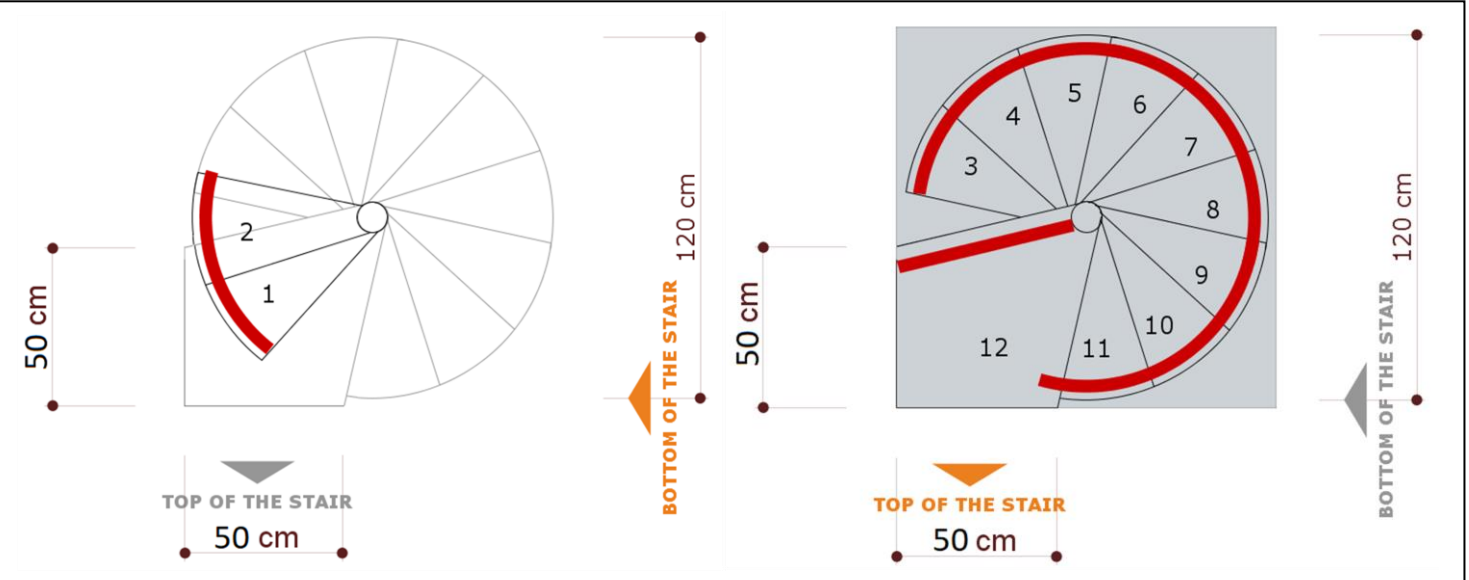

# Gamia Wood Spiral Stair - Technical Data

Gamia Wood - 1200mm Diameter

Stair installed with the landing tread fixed to one side of a ceiling opening or up to a mezzanine floor. Recommended structural ceiling opening size: 1250 x 1250mm.

Stair installed into the corner of a ceiling opening. Recommended structural ceiling opening size: 1250 x 1250mm

Gamia Wood - 1400mm Diameter

Stair installed with the landing tread fixed to one side of a ceiling opening or up to a mezzanine floor.  
Recommended structural ceiling opening size: 1450 x 1450mm.

Stair installed into the corner of a ceiling opening.  
Recommended structural ceiling opening size: 1450 x 1450mm.

Gamia Wood - 1600mm Diameter

Stair installed with the landing tread fixed to one side of a ceiling opening or up to a mezzanine floor.  
 Recommended structural ceiling opening size: 1650 x 1650mm.

Stair installed into the corner of a ceiling opening.  
 Recommended structural ceiling opening size: 1650 x 1650mm.