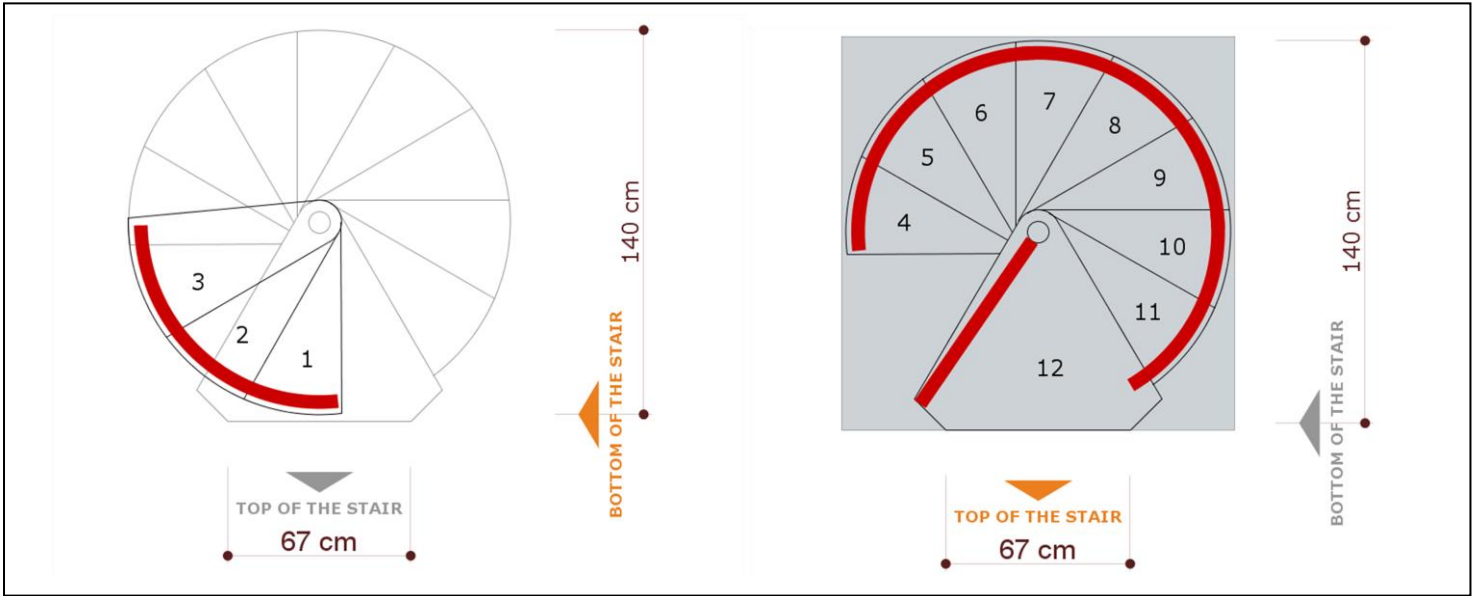

# Gamia Wood Spiral Stair - Technical Data

Gamia Wood - 1200mm Diameter

Stair installed with the landing tread fixed to one side of a ceiling opening or up to a mezzanine floor. Recommended structural ceiling opening size: 1250 x 1250mm.

Stair installed into the corner of a ceiling opening. Recommended structural ceiling opening size: 1250 x 1250mm

Gamia Wood - 1400mm Diameter

Stair installed with the landing tread fixed to one side of a ceiling opening or up to a mezzanine floor.  
Recommended structural ceiling opening size: 1450 x 1450mm.

Stair installed into the corner of a ceiling opening.  
Recommended structural ceiling opening size: 1450 x 1450mm.

Gamia Wood - 1600mm Diameter

Stair installed with the landing tread fixed to one side of a ceiling opening or up to a mezzanine floor.  
 Recommended structural ceiling opening size: 1650 x 1650mm.

Stair installed into the corner of a ceiling opening.  
 Recommended structural ceiling opening size: 1650 x 1650mm.