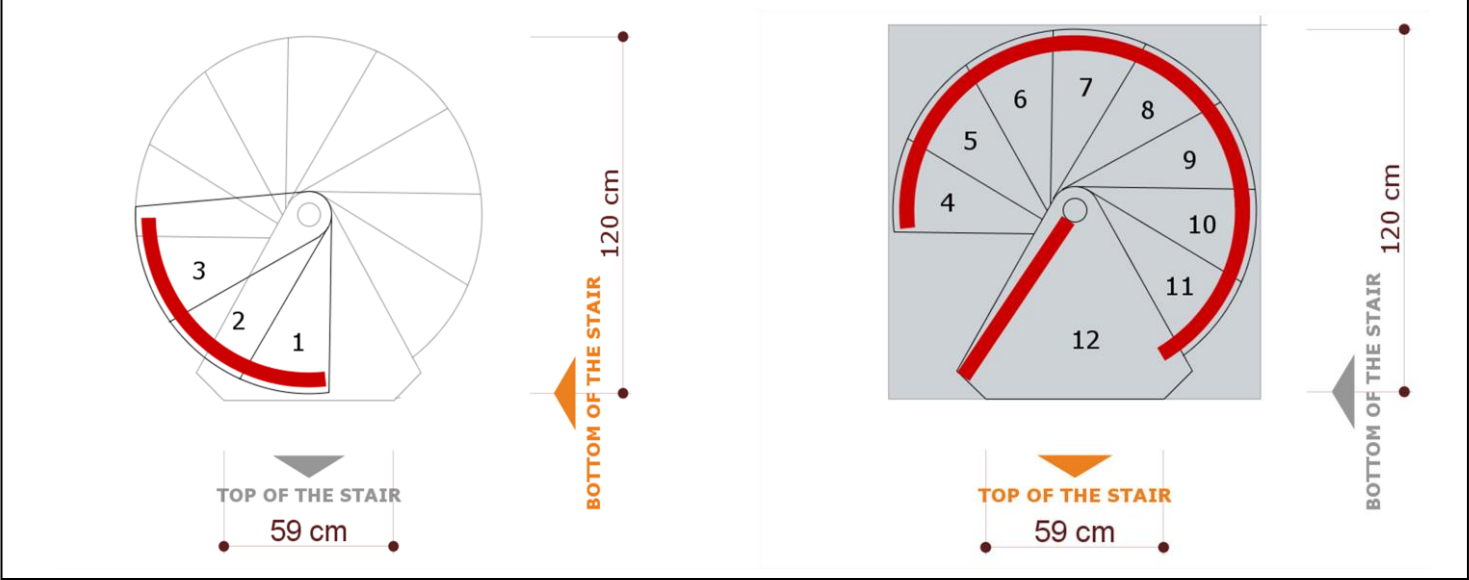

# Gamia Wood Spiral Stair - Technical Data

Gamia Wood - 1200mm Diameter

Stair installed with the landing tread fixed to one side of a ceiling opening or up to a mezzanine floor. Recommended structural ceiling opening size: 1250 x 1250mm.

Stair installed into the corner of a ceiling opening. Recommended structural ceiling opening size: 1250 x 1250mm

Gamia Wood - 1400mm Diameter

Stair installed with the landing tread fixed to one side of a ceiling opening or up to a mezzanine floor.  
Recommended structural ceiling opening size: 1450 x 1450mm.

Stair installed into the corner of a ceiling opening.  
Recommended structural ceiling opening size: 1450 x 1450mm.

Gamia Wood - 1600mm Diameter

Stair installed with the landing tread fixed to one side of a ceiling opening or up to a mezzanine floor.  
 Recommended structural ceiling opening size: 1650 x 1650mm.

Stair installed into the corner of a ceiling opening.  
 Recommended structural ceiling opening size: 1650 x 1650mm.