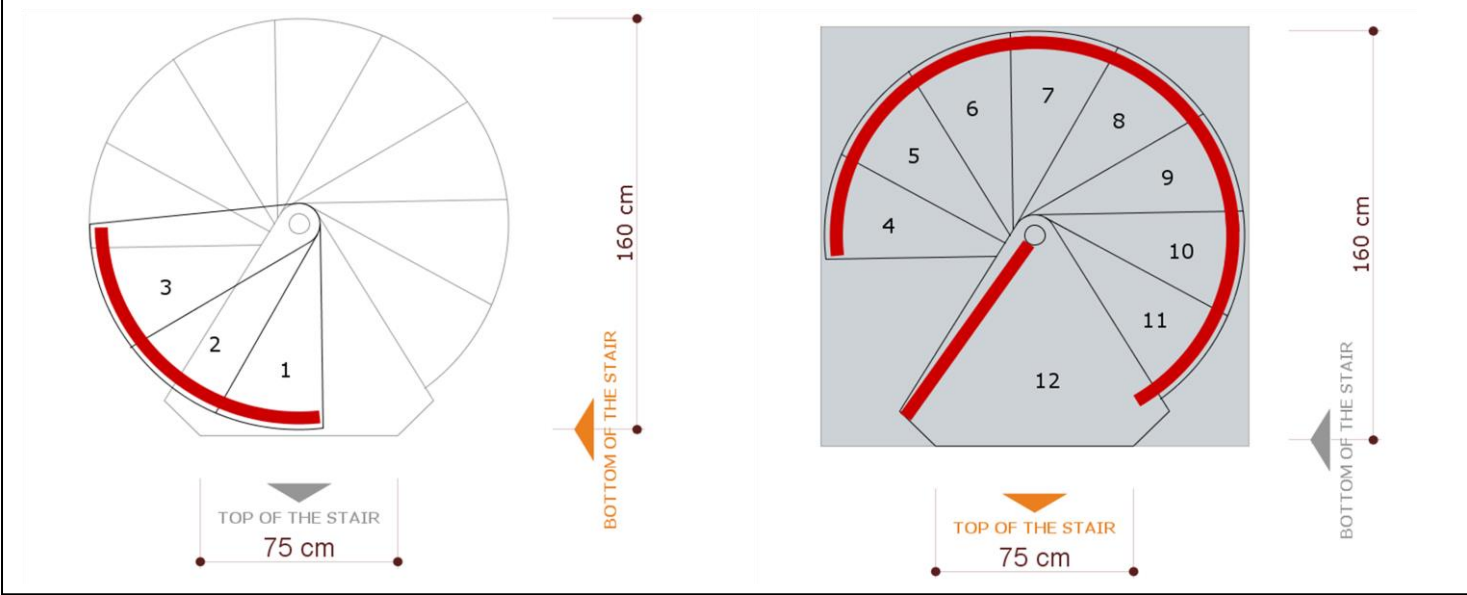

# Gamia Wood Spiral Stair - Technical Data

Gamia Wood - 1200mm Diameter

Stair installed with the landing tread fixed to one side of a ceiling opening or up to a mezzanine floor. Recommended structural ceiling opening size: 1250 x 1250mm.

Stair installed into the corner of a ceiling opening. Recommended structural ceiling opening size: 1250 x 1250mm

Gamia Wood - 1400mm Diameter

Stair installed with the landing tread fixed to one side of a ceiling opening or up to a mezzanine floor.  
Recommended structural ceiling opening size: 1450 x 1450mm.

Stair installed into the corner of a ceiling opening.  
Recommended structural ceiling opening size: 1450 x 1450mm.

Gamia Wood - 1600mm Diameter

Stair installed with the landing tread fixed to one side of a ceiling opening or up to a mezzanine floor.  
 Recommended structural ceiling opening size: 1650 x 1650mm.

Stair installed into the corner of a ceiling opening.  
 Recommended structural ceiling opening size: 1650 x 1650mm.