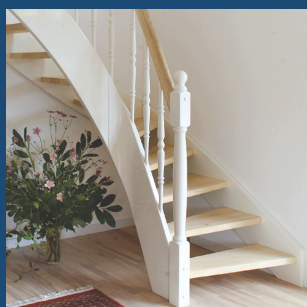

Spiral staircases

The safe way up!..