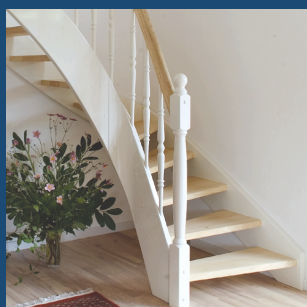

Spiral staircases

The safe way up!..