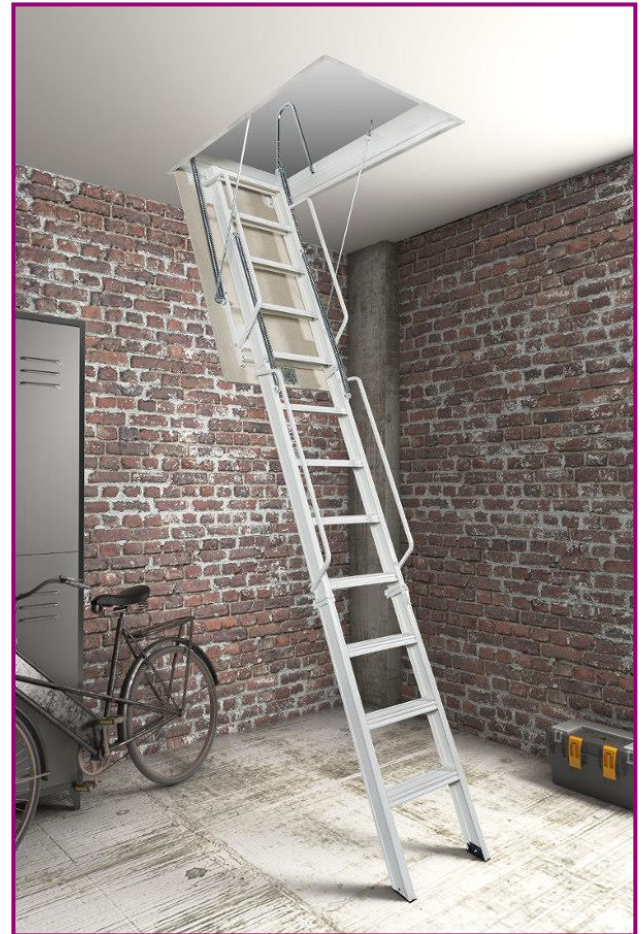

DESCRIPTION

- ▲ The Fantozzi Tre is a white 3 section folding loft ladder unit manufactured from steel which stores completely within hatch space.
- ▲ Steel hatchbox measures 140mm deep.
- ▲ Trapdoor constructed from 16mm thick chipboard veneer.
- ▲ Ladder fitted with double handrails to both sides as standard
- ▲ Supplied with 2 top exit grab rails as standard (not white)
- ▲ Various standard sizes are available.
- ▲ Designed to suit floor to ceiling heights between 2300mm and 5000mm.
- ▲ Unit is fitted with a spring counterbalance system for easy and safe use
- ▲ Tested and certified to EN 14975 (European Ladder Standard)
- ▲ Max. working load: 150kg
- ▲ Optional extras include an upgraded trapdoor and self-adhesive non slip strips for the treads.

STANDARD SIZES

Floor Height	Opening Length	Opening Width
2300 – 2900mm	1200 / 1300mm	700mm
2910 – 3000mm	1300mm	700mm

*Non-standard sizes available

LADDER DIMENSIONS

Ladder Width (inc. Handrails)	Usable Tread Width	Tread Depth
440mm	350mm	70mm