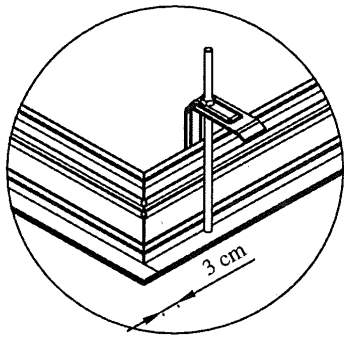

## Alluminio Vertical Ladder - Technical Data

<b>Alluminio Vertical Ladder - Standard Unit</b>			
<b>A</b>	Opening Height	<b>800mm</b>	<b>900mm</b>
<b>B</b>	Opening Width	<b>600mm</b>	<b>700mm</b>
<b>C</b>	Floor to Floor Height	<b>2760mm to 3000mm</b>	
<b>D</b>	Max. Swing Clearance	<b>1650 / 1700mm</b>	
<b>E</b>	Max. Landing Space	<b>1350 / 1400mm</b>	
<b>F</b>	Wall Thickness	<b>180 / 280mm</b>	