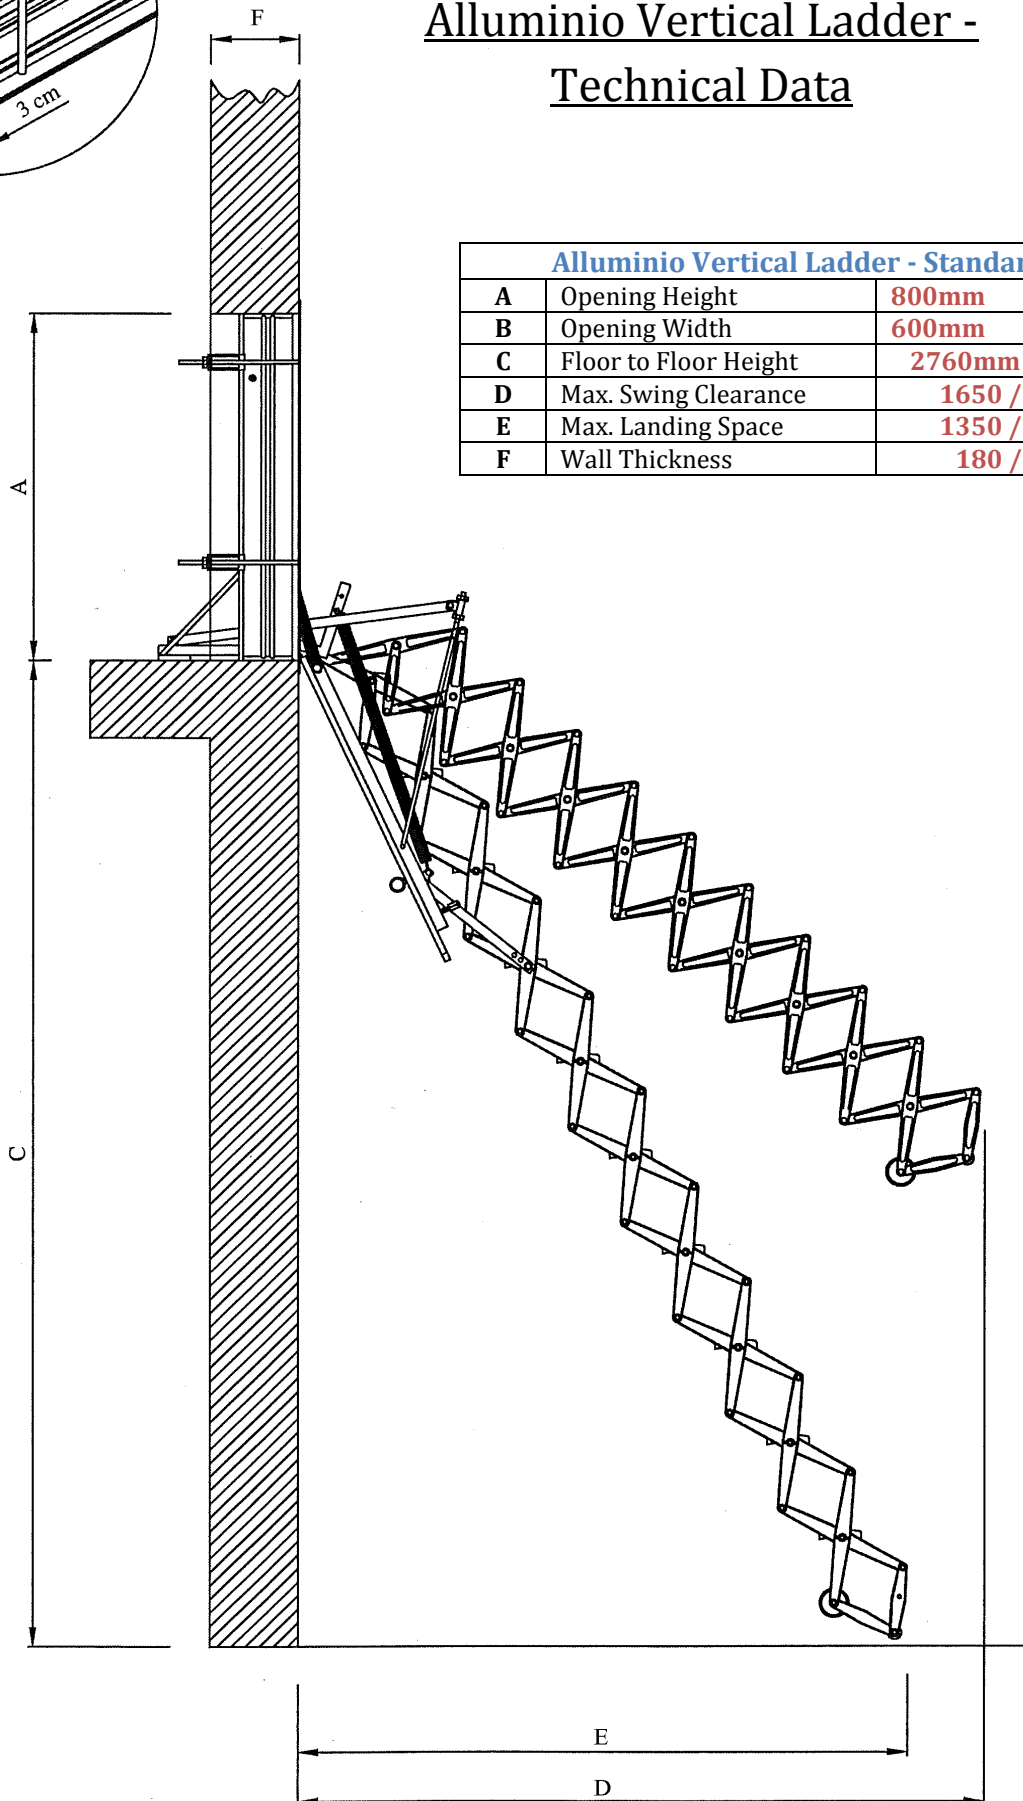

## Alluminio Vertical Ladder - Technical Data

<b>Alluminio Vertical Ladder - Standard Unit</b>			
<b>A</b>	Opening Height	<b>800mm</b>	<b>900mm</b>
<b>B</b>	Opening Width	<b>600mm</b>	<b>700mm</b>
<b>C</b>	Floor to Floor Height	<b>2760mm to 3000mm</b>	
<b>D</b>	Max. Swing Clearance	<b>1650 / 1700mm</b>	
<b>E</b>	Max. Landing Space	<b>1350 / 1400mm</b>	
<b>F</b>	Wall Thickness	<b>180 / 280mm</b>	