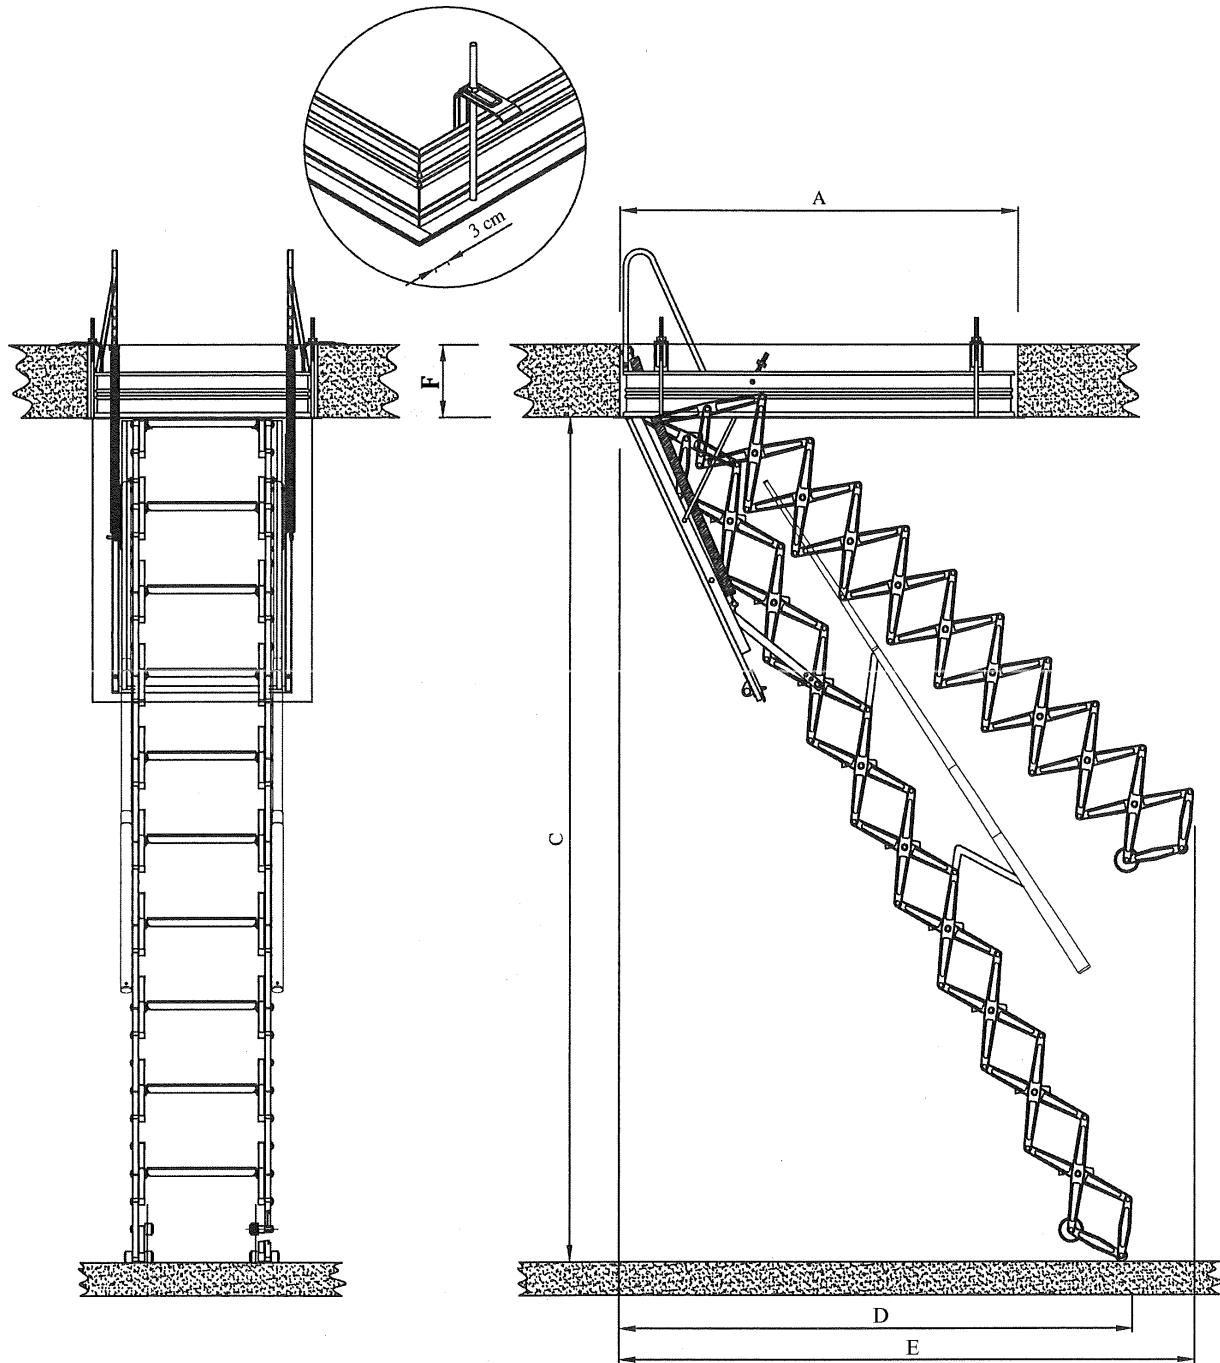

# Svezia Concertina Ladder - Technical Data

**Svezia Concertina Ladder - Standard Unit**

		<b>A + B</b>				<b>C</b>	<b>D</b>	<b>E</b>	<b>F</b>
700 x 500	800 x 500	900 x 500	1000 x 500	-		2760-3000mm	1300mm	1700mm	180/280mm
700 x 600	800 x 600	900 x 600	1000 x 600	-		2760-3000mm	1300mm	1700mm	180/280mm
700 x 700	800 x 700	900 x 700	1000 x 700	1100 x 700		2760-3000mm	1300mm	1700mm	180/280mm
-	800 x 700	900 x 700	1000 x 700	1100 x 700		3010-3200mm	1500mm	1950mm	180/280mm

**A** = Opening Length  
**B** = Opening Width  
**C** = Floor to Ceiling Height

**D** = Max. Landing Space  
**E** = Max. Swing Clearance  
**F** = Floor Thickness