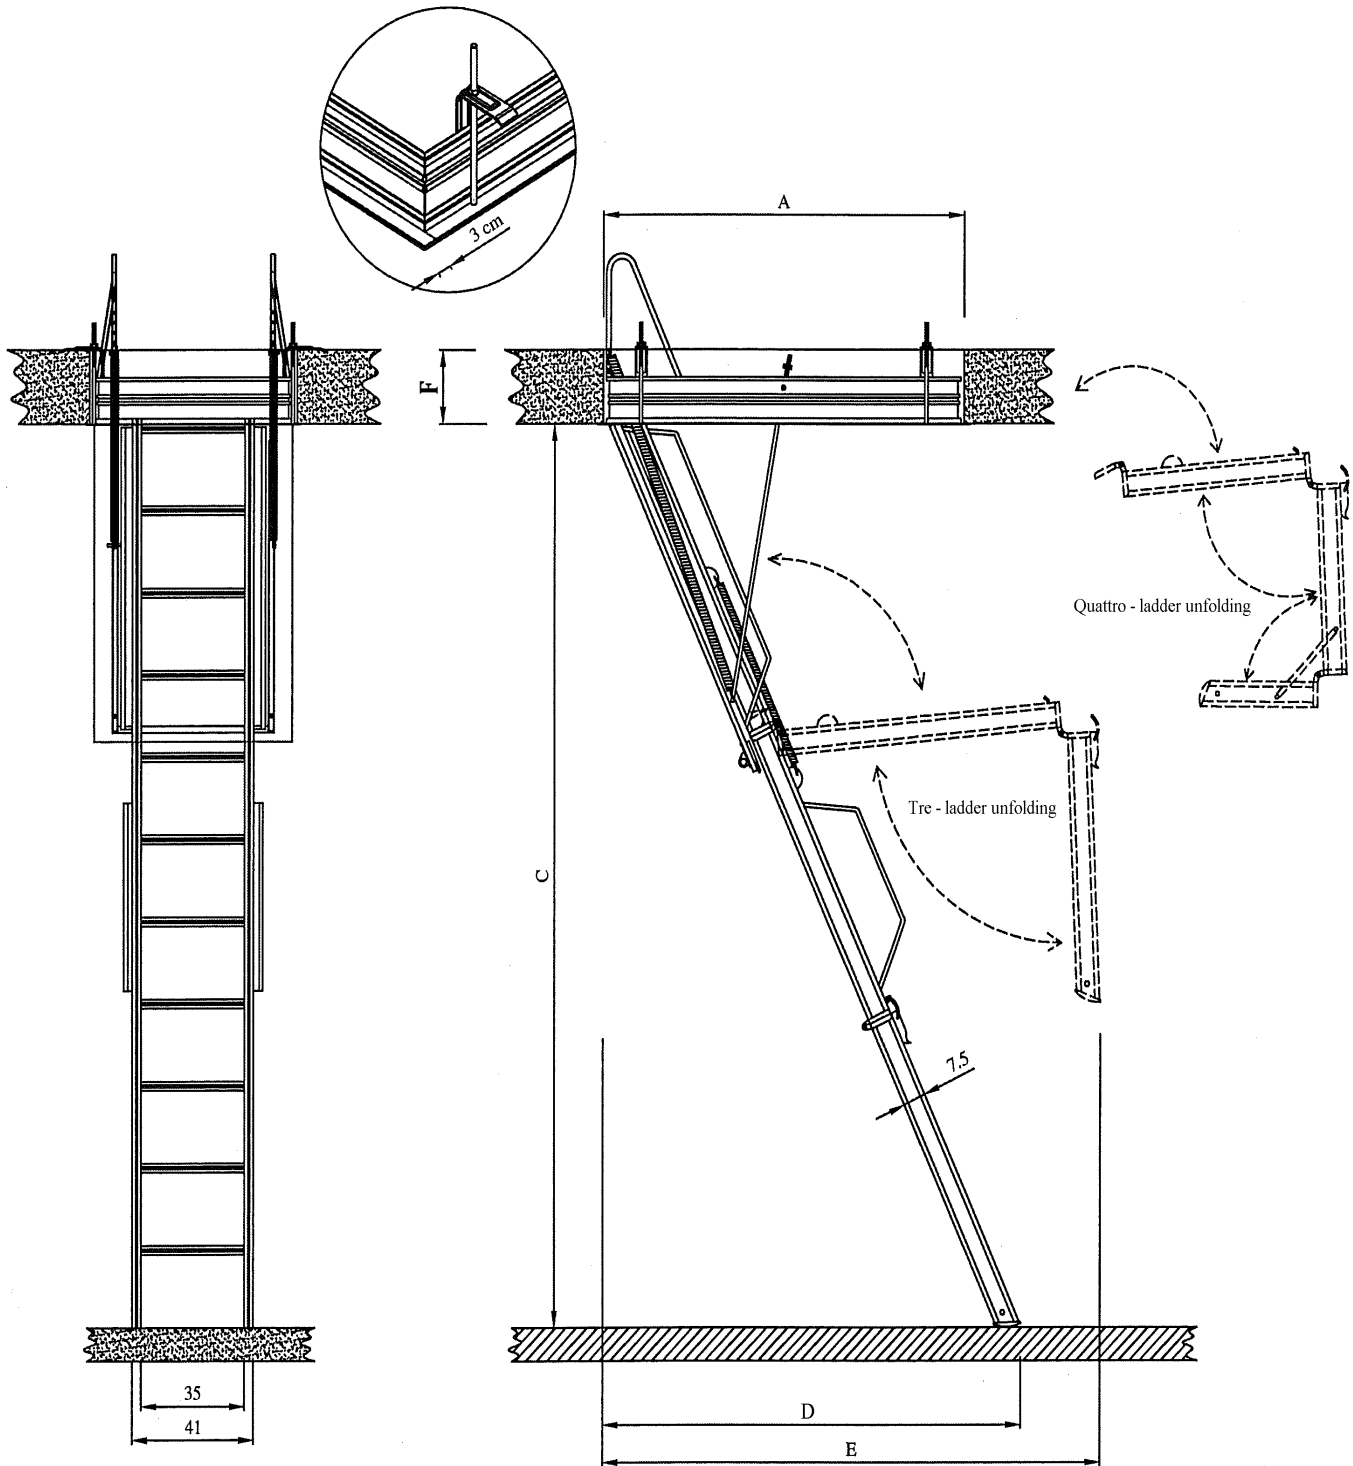

Fantozzi Quattro Ladder - Technical Data

Fantozzi Quattro Ladder - Standard Unit				
A + B	C	D	E	F
900 x 700mm	2650-2800mm	1000-1180mm	1350mm	180/280mm
1000 x 700mm	2650-2750mm	1020-1280mm	1400mm	180/280mm
1000 x 700mm	2760-2900mm	1170-1360mm	1400mm	180/280mm
1000 x 700mm	2910-3000mm	1240-1420mm	1500mm	180/280mm
1200 x 700mm	2910-3000mm	1240-1420mm	1500mm	180/280mm

A = Opening Length
B = Opening Width
C = Floor to Ceiling Height

D = Max. Landing Space
E = Max. Swing Clearance
F = Floor Thickness