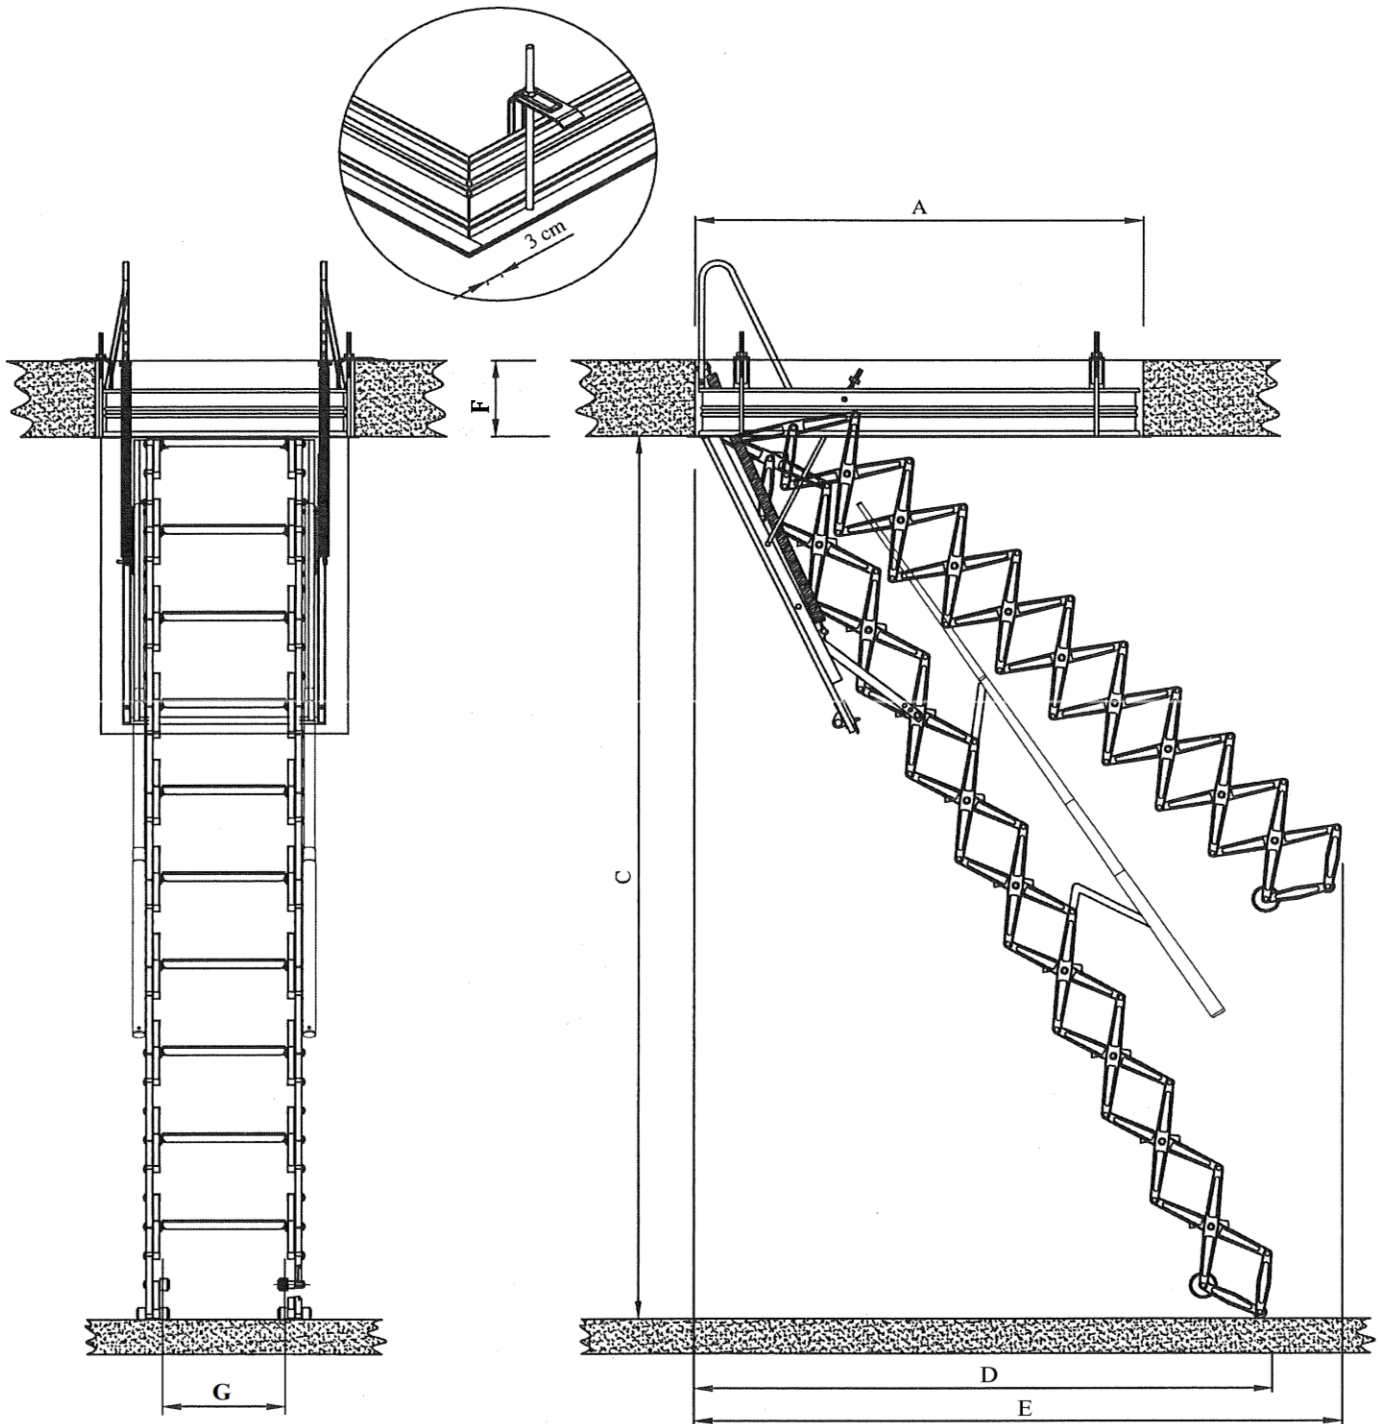

Electric Concertina Ladder - Technical Data

Electric Concertina Ladder - Standard Unit							
A + B				C	D	E	F
900 x 600	900 x 700	-	-	2700-3000mm	1250 / 1300mm	1600 / 1700mm	180/280mm
1000 x 600	1100 x 600	1200 x 600	1300 x 600	2700-3000mm	1250 / 1300mm	1600 / 1700mm	180/280mm
1000 x 600	1100 x 600	1200 x 600	1300 x 600	3010-3250mm	1400mm	1800mm	180/280mm
1000 x 700	1100 x 700	1200 x 700	1300 x 700	2700-3000mm	1250 / 1300mm	1600 / 1700mm	180/280mm
1000 x 700	1100 x 700	1200 x 700	1300 x 700	3010-3250mm	1400mm	1800mm	180/280mm

A = Opening Length
B = Opening Width
C = Floor to Ceiling Height
D = Max. Landing Space

E = Max. Swing Clearance
F = Floor Thickness
G = Tread Width

B	G	Tread Depth
600mm	240mm	100mm
700mm	340mm	120mm