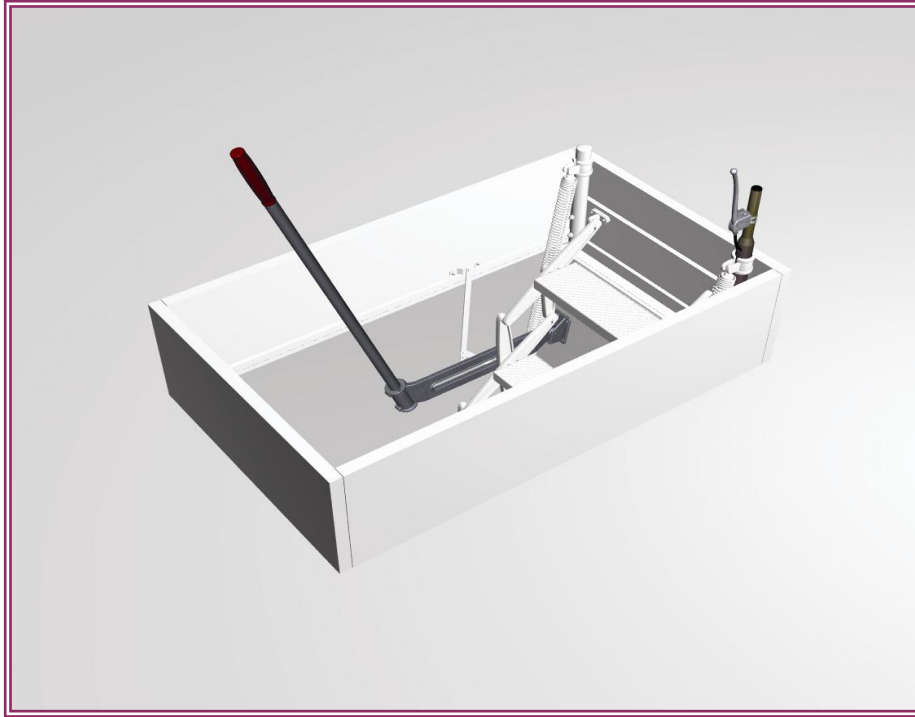

DSC 'Exklusiv' Top Operating Facility

The Top Operating Handle and mechanism makes it possible to operate a DSC 'Exklusiv' concertina ladder from above as well as below.
It can be used for a hatch depth of up to 390mm

OPERATION

- Release the catch by gripping the cable pull (like you would a bicycle brake).
- Open and close both trap door and concertina by pushing or pulling with operating pole/handle.