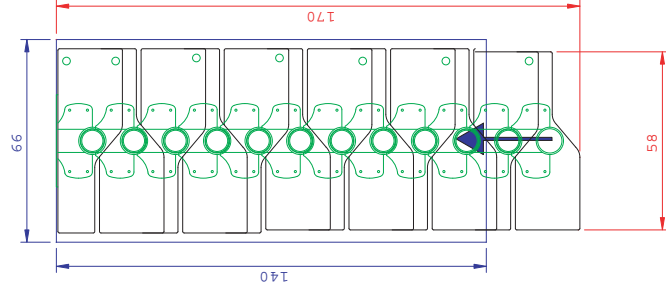

GRAZ

Flexible modular staircase

Metal support	Grey (RAL 9007)
Rise	18,5 - 22,5 cm
Treads	width: 58 cm depth: 21 / 12 cm (off-set treads) thickness: 35 mm material: beech multiplex (varnished)
Shape	Flexible between straight flight and 1/4-turn
Banister	Tubular banister, included
Height	12 treads (floor-to-floor height 240 - 292 cm)
Packaging	1 cll. - 118 x 76 x 36 cm, weight 112 kg

GRAZ

Examples for the modular staircase Graz 12 treads / 13 rises

Straight flight

5° turn each module

**1/4 turn, 18° turn
each module**

**1/4 turn, 22,5° turn
each module**

**1/4 turn, 18° turn
each module**