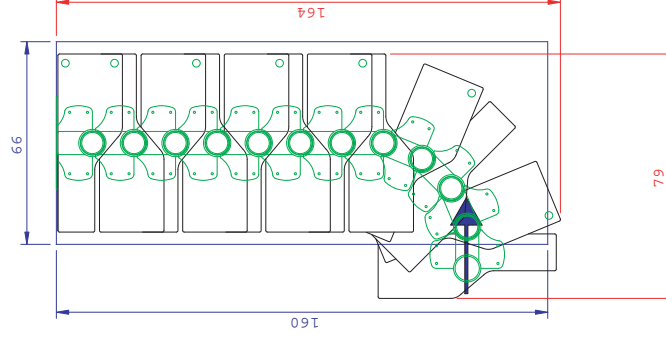

GRAZ

Flexible modular staircase

Metal support	Grey (RAL 9007)
Rise	18,5 - 22,5 cm
Treads	width: 58 cm depth: 21 / 12 cm (off-set treads) thickness: 35 mm material: beech multiplex (varnished)
Shape	Flexible between straight flight and 1/4-turn
Banister	Tubular banister, included
Height	12 treads (floor-to-floor height 240 - 292 cm)
Packaging	1 cll. - 118 x 76 x 36 cm, weight 112 kg

GRAZ

Examples for the modular staircase Graz 12 treads / 13 rises

Straight flight

5° turn each module

**1/4 turn, 18° turn
each module**

**1/4 turn, 22,5° turn
each module**

**1/4 turn, 18° turn
each module**