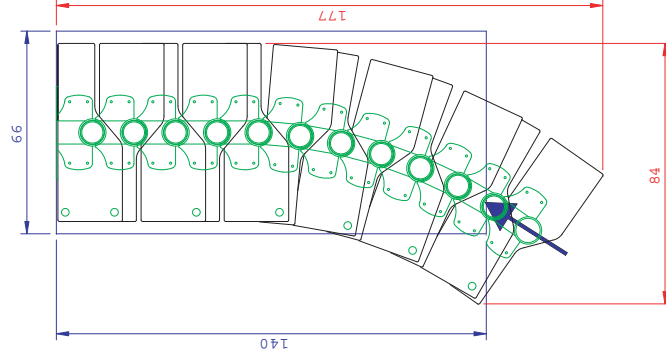

GRAZ

Flexible modular staircase

Metal support	Grey (RAL 9007)
Rise	18,5 - 22,5 cm
Treads	width: 58 cm depth: 21 / 12 cm (off-set treads) thickness: 35 mm material: beech multiplex (varnished)
Shape	Flexible between straight flight and 1/4-turn
Banister	Tubular banister, included
Height	12 treads (floor-to-floor height 240 - 292 cm)
Packaging	1 cll. - 118 x 76 x 36 cm, weight 112 kg

GRAZ

Examples for the modular staircase Graz 12 treads / 13 rises

Straight flight

5° turn each module

**1/4 turn, 18° turn
each module**

**1/4 turn, 22,5° turn
each module**

**1/4 turn, 18° turn
each module**