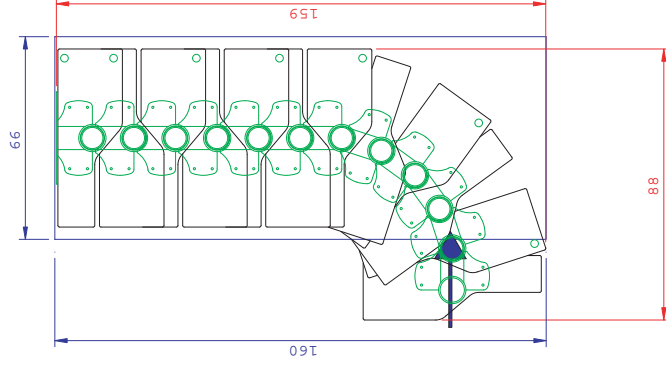

GRAZ

Flexible modular staircase

Metal support	Grey (RAL 9007)
Rise	18,5 - 22,5 cm
Treads	width: 58 cm depth: 21 / 12 cm (off-set treads) thickness: 35 mm material: beech multiplex (varnished)
Shape	Flexible between straight flight and 1/4-turn
Banister	Tubular banister, included
Height	12 treads (floor-to-floor height 240 - 292 cm)
Packaging	1 cll. - 118 x 76 x 36 cm, weight 112 kg

GRAZ

Examples for the modular staircase Graz 12 treads / 13 rises

Straight flight

5° turn each module

**1/4 turn, 18° turn
each module**

**1/4 turn, 22,5° turn
each module**

**1/4 turn, 18° turn
each module**