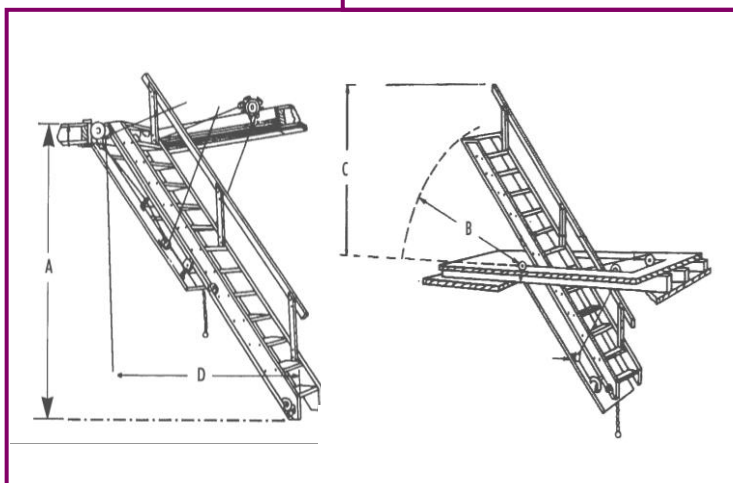

## Description

- ▲ The Caernarvon is one of the best alternatives to a permanent stair, as the timber stairway slides up and 'disappears' into the loft.
- ▲ Counterbalanced with a coil spring system to aid the deployment and retraction of the stairway.
- ▲ Two model sizes are available and both are manufactured in solid Ash.
- ▲ The **Model 400** has a stairway width of 17" (430mm); the **Model 700** has a stairway width of 19" (480mm).
- ▲ The tread depth is approx. 5" (140mm).
- ▲ The stair climbs at a shallow angle of 57° which makes for an easy climb.
- ▲ Comes with one handrail as standard, a second additional handrail is available.
- ▲ Easily stores away in loft area in one complete section (does not fold).
- ▲ Unit supplied complete with door (no lining provided).
- ▲ Can easily be operated from below or above.
- ▲ Can support a maximum weight of 270kgs.

## Caernarvon Information

Size	Floor to Floor Height (A)	Folding Arc in Loft (B)	Storage Height in Loft (C)	Going (D)	Door Size (model 700)	Door Size (model 400)
1	7'7" - 7'10" 2311 - 2388mm	4'1" 1245mm	2'11" 890mm	5'4" 1625mm	2'6" x 5'6" 764 x 1680mm	2'0" x 5'6" 611 x 1680mm
2	7'11" - 8'4" 2413 - 2540mm	4'8" 1422mm	3'5" 1042mm	5'8" 1727mm	2'6" x 5'6" 764 x 1680mm	2'0" x 5'6" 611 x 1680mm
3	8'5" - 8'10" 2565 - 2693mm	5'3" 1600mm	3'11" 1194mm	6'0" 1829mm	2'6" x 5'6" 764 x 1680mm	2'0" x 5'6" 611 x 1680mm
4	8'11" - 9'4" 2718 - 2845mm	5'10" 1778mm	4'5" 1346mm	6'4" 1930mm	2'6" x 5'6" 764 x 1680mm	2'0" x 5'6" 611 x 1680mm
5	9'5" - 9'10" 2870 - 2998mm	5'10" 1778mm	4'6" 1372mm	6'8" 2032mm	2'6" x 6'0" 764 x 1830mm	2'0" x 6'0" 611 x 1830mm
6	9'11" - 10'4" 3022 - 3150mm	6'6" 1982mm	5'1" 1550mm	6'11" 2108mm	2'6" x 6'0" 764 x 1830mm	2'0" x 6'0" 611 x 1830mm
7	10'5" - 10'10" 3175 - 3302mm	7'1" 2159mm	5'5" 1651mm	7'4" 2235mm	2'6" x 6'0" 764 x 1830mm	2'0" x 6'0" 611 x 1830mm