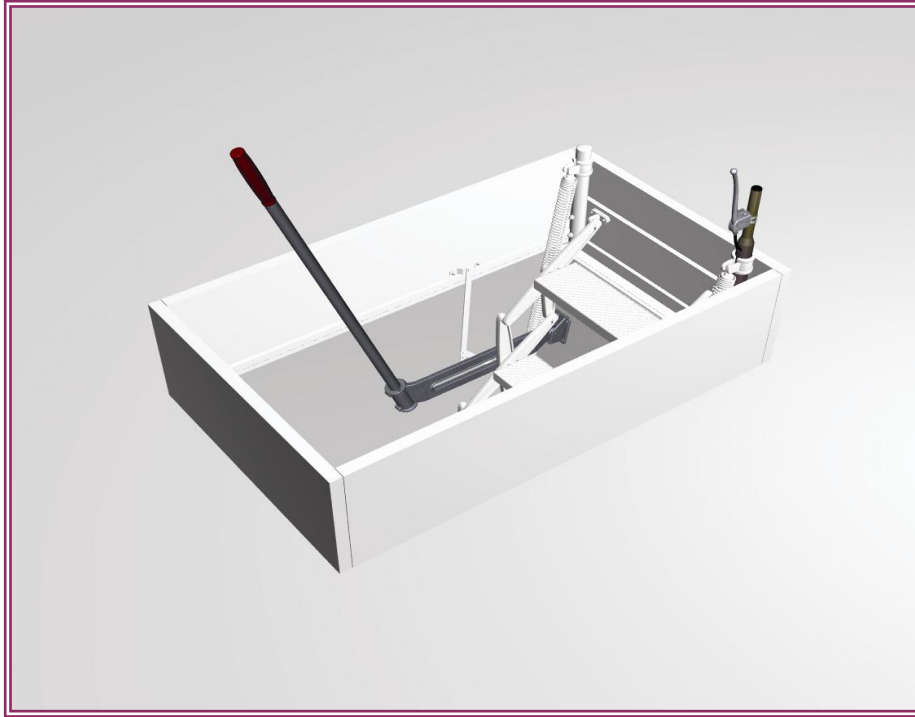

DSC 'Exklusiv' Top Operating Facility

The Top Operating Handle and mechanism makes it possible to operate a DSC 'Exklusiv' concertina ladder from above as well as below.

It can be used for a hatch depth of up to 390mm

OPERATION

- **Release the catch by gripping the cable pull (like you would a bicycle brake).**
- **Open and close both trap door and concertina by pushing or pulling with operating pole/handle.**