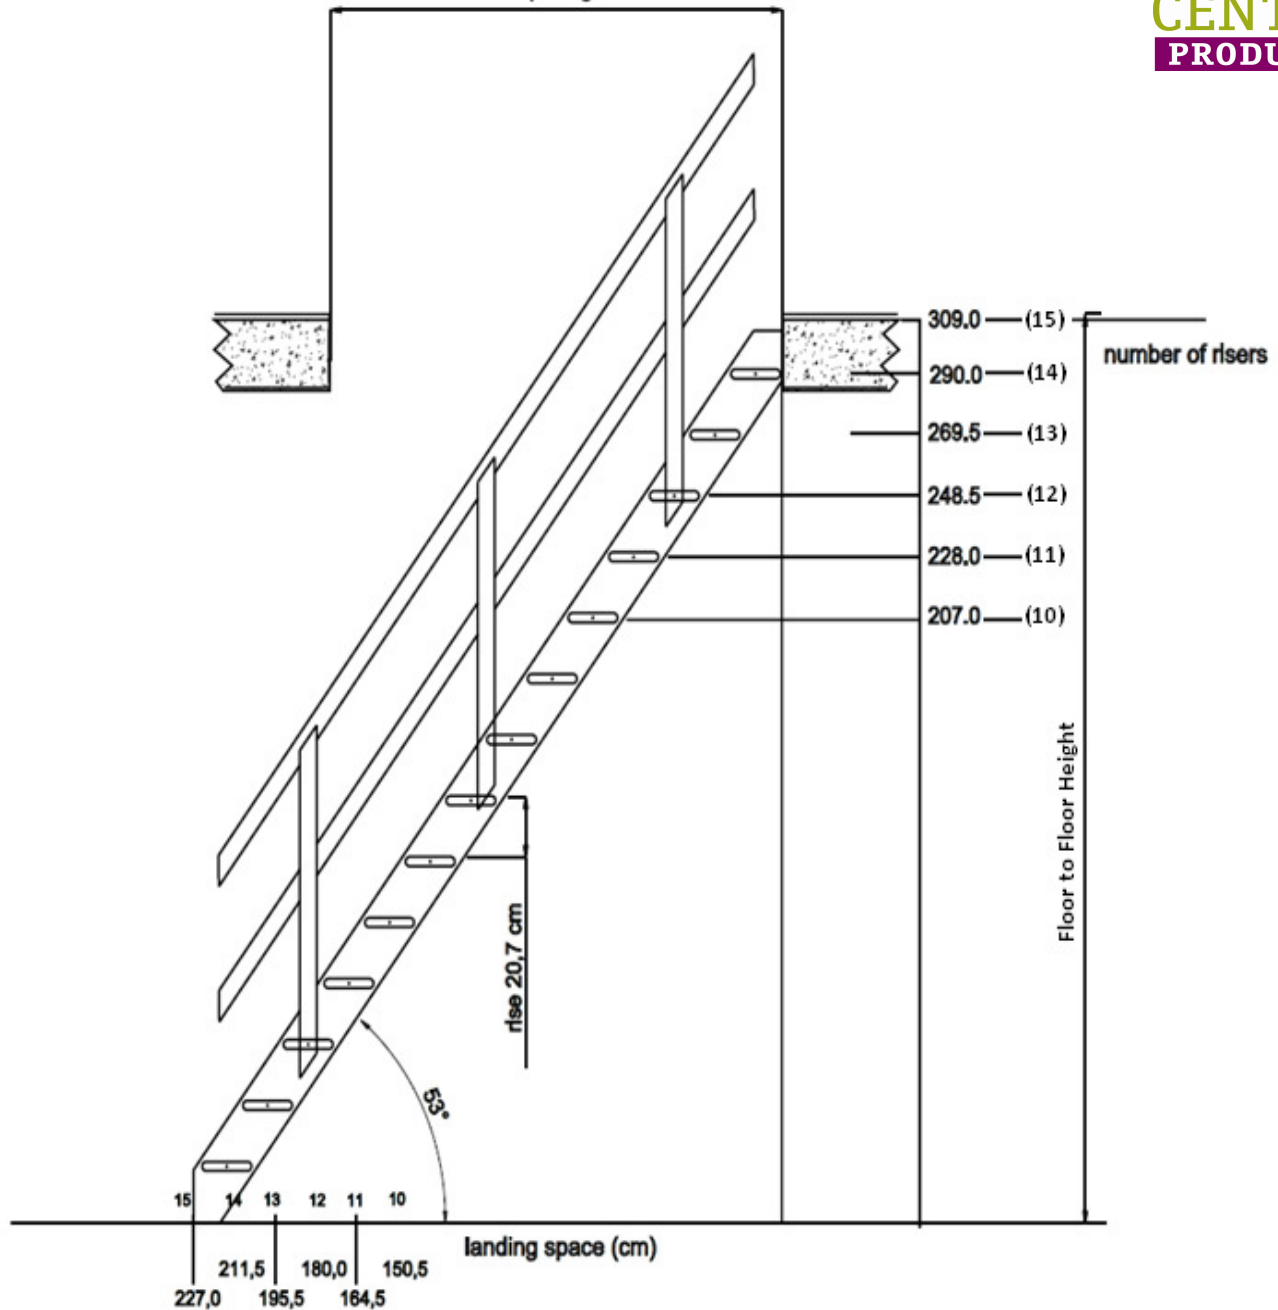

Normandie

minimum opening 1750 mm

To establish the amount of floor space (Going) the **Normandie (Cottage)** Staircase will take up all depends on your Floor to Floor height. By looking at the above diagram will give you a guide to the floor space (Going) that will be required. For Example if your Floor height is “2695mm” then the **Normandie** Staircase needs to be altered to 13 Risers. The Going for 13 Risers is “1955mm” indicated at the bottom of the diagram.