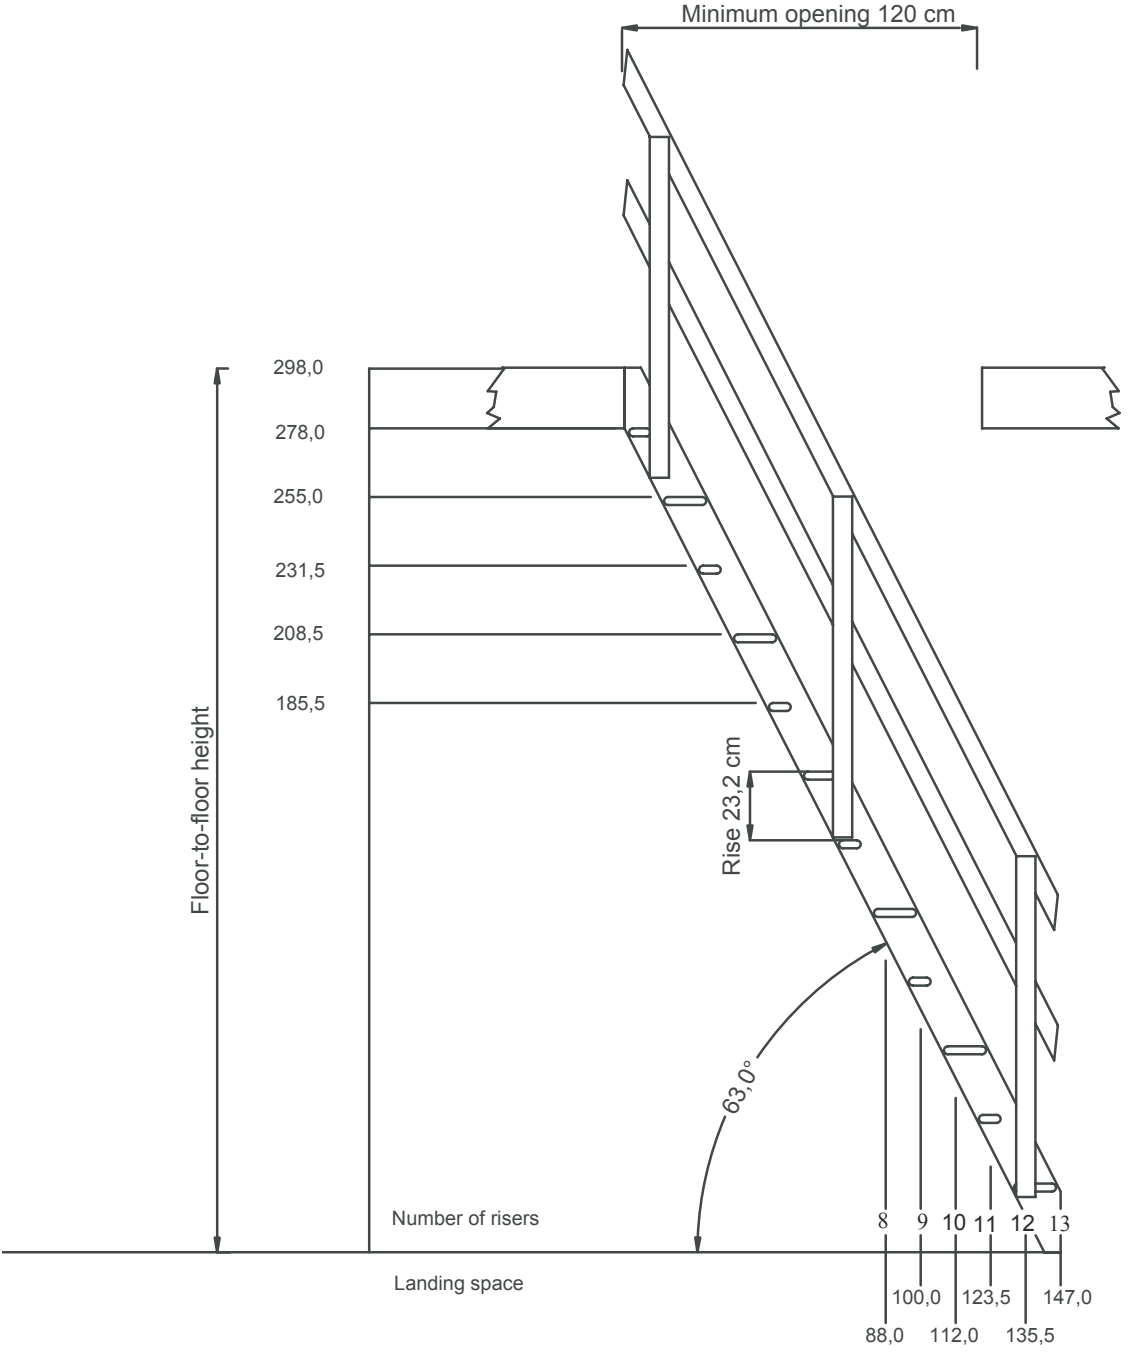

Attic ladders

Space saving staircases

Modular staircases

Spiral staircases

Main staircases

Amsterdam

Space saving staircase

- Straight flight staircase
- Available in spruce
- Ready to varnish, stain or paint
- Easy installation - without use of special tools
- Attractive price and quality
- Steps milled into the side rails
- Comes with one handrail as standard
- Ideal for locations where space is limited, opening size down to 120 x 60 cm
- Flat packed for easy storage and transport
- High carrying capacity - tested to 300 kg

Technical information

Treads

Thickness:	27 mm
Depth:	142 / 74 mm
Width:	515 mm

Strings

Thickness:	27 mm
Width:	142 mm
Length:	3327 mm

Ladder width

With banister:	572 mm
Without banister:	545 mm

Amsterdam

Amsterdam off-set treads