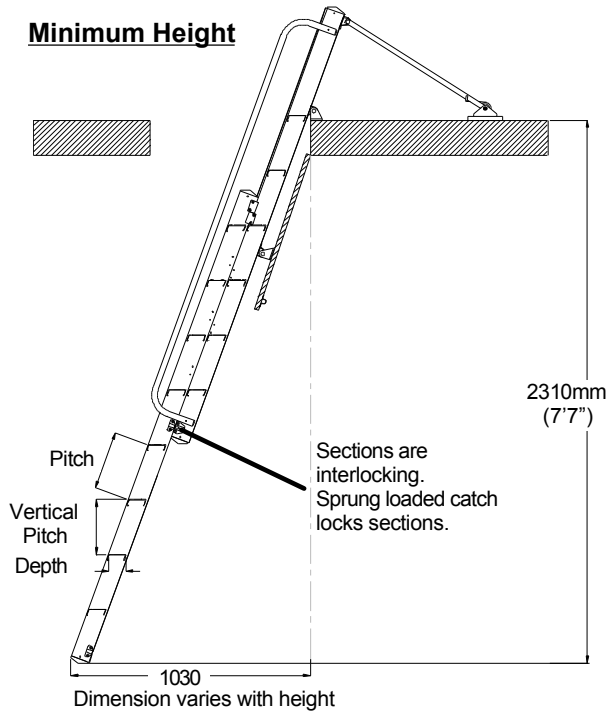

Packed Dimensions

Packaged Dimensions	Closed Length (mm)	Width (mm)	Depth (mm)	Volume (m ³)	Weight (kg)
	2160	405	265	0.232	18.4

Technical Information

- Materials:** Stiles and Treads - Extruded Aluminium Alloy
 Handrails - Aluminium Alloy Tube
 Operating Pole - Aluminium Alloy Tube fitted with aluminium cast hook.
 Other fittings - Steel and plastic
- Duty Rating:** User and items must not exceed the maximum safe working load of 150 kg (23.6 stones).
- Classification:** Kitemarked to BS 7553 Class H (Heavy Duty) - *'For relatively high frequency and onerous conditions of use and storage.'*

Floor to Floor Heights

Minimum Height

Maximum Height

	Floor to Floor Height
Setting 1	2310mm (7'7") to 2545mm (8'4")
Setting 2	2545mm (8'4") to 2780mm (9'2")
Setting 3	2780mm (9'2") to 3015mm (9'11")
Setting 4	3015mm (9'11") to 3250mm (10'8")

Product Dimensions

Treads	Lower Section	Upper Section	Width (mm)	Depth (mm)	Pitch (mm)	Vertical Pitch (mm)
		8	6	330	74	250
Assembled Dimensions	Closed Length (mm)	Ladder Width (mm)	Overall Width (mm)	Nominal Working Angle		
	2160	402	466	70°		

Order code	Product name	Packed Dimension (m)			Sec	Total No. Treads	Duty Rating	Weight (kg)
		Length	Width	Depth				
306340	Deluxe Loft Ladder	2.160	0.405	0.265	2	14	150/23.5	18.40