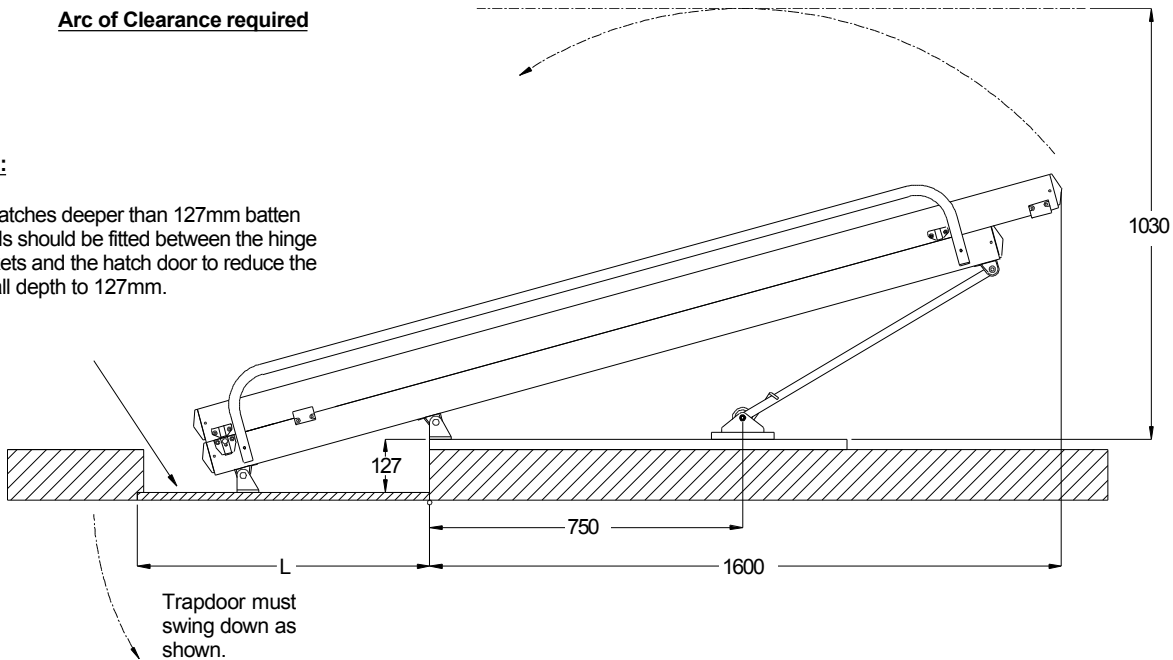

Packed Dimensions

Packaged Dimensions	Closed Length (mm)	Width (mm)	Depth (mm)	Volume (m ³)	Weight (kg)
	2160	405	265	0.232	18.4

Technical Information

- Materials:** Stiles and Treads - Extruded Aluminium Alloy
 Handrails - Aluminium Alloy Tube
 Operating Pole - Aluminium Alloy Tube fitted with aluminium cast hook.
 Other fittings - Steel and plastic
- Duty Rating:** User and items must not exceed the maximum safe working load of 150 kg (23.6 stones).
- Classification:** Kitemarked to BS 7553 Class H (Heavy Duty) - *'For relatively high frequency and onerous conditions of use and storage.'*

Product Dimensions

Treads	Lower Section	Upper Section	Width (mm)	Depth (mm)	Pitch (mm)	Vertical Pitch (mm)
		8	6	330	74	250
Assembled Dimensions	Closed Length (mm)	Ladder Width (mm)	Overall Width (mm)	Nominal Working Angle		
	2160	402	466	70°		

Hatch requirements for ladder operation

Minimum opening:- 686 x 508mm
Maximum depth:- 127mm

Loft Floor Requirements

Loft should be boarded with 1000 x 500 x 25mm plywood or blockboard.

Minimum requirements for trapdoor:

Arc of Clearance required

Note:

For hatches deeper than 127mm batten boards should be fitted between the hinge brackets and the hatch door to reduce the overall depth to 127mm.

Note:

Heavy trapdoors will cause the hatch to remain open.