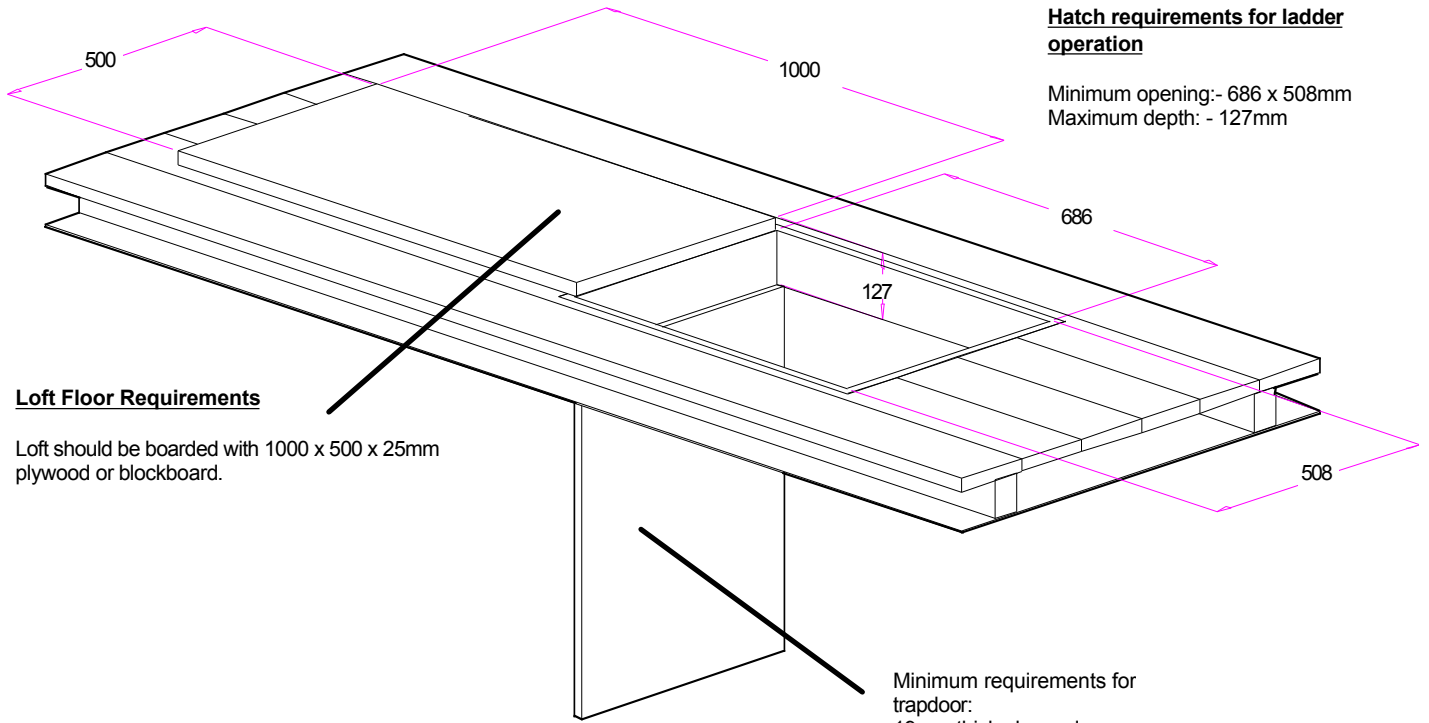

Packed Dimensions

Packaged Dimensions	Closed Length (mm)	Width (mm)	Depth (mm)	Volume (m ³)	Weight (kg)
	2160	405	265	0.232	18.4

Technical Information

- Materials:** Stiles and Treads - Extruded Aluminium Alloy
 Handrails - Aluminium Alloy Tube
 Operating Pole - Aluminium Alloy Tube fitted with aluminium cast hook.
 Other fittings - Steel and plastic
- Duty Rating:** User and items must not exceed the maximum safe working load of 150 kg (23.6 stones).
- Classification:** Kitemarked to BS 7553 Class H (Heavy Duty) - *'For relatively high frequency and onerous conditions of use and storage.'*

Floor to Floor Heights

Minimum Height

Maximum Height

	Floor to Floor Height
Setting 1	2310mm (7'7") to 2545mm (8'4")
Setting 2	2545mm (8'4") to 2780mm (9'2")
Setting 3	2780mm (9'2") to 3015mm (9'11")
Setting 4	3015mm (9'11") to 3250mm (10'8")

Product Dimensions

Treads	Lower Section	Upper Section	Width (mm)	Depth (mm)	Pitch (mm)	Vertical Pitch (mm)
		8	6	330	74	250
Assembled Dimensions	Closed Length (mm)	Ladder Width (mm)	Overall Width (mm)	Nominal Working Angle		
	2160	402	466	70°		

Hatch requirements for ladder operation

Minimum opening:- 686 x 508mm
Maximum depth:- 127mm

Loft Floor Requirements

Loft should be boarded with 1000 x 500 x 25mm plywood or blockboard.

Minimum requirements for trapdoor: