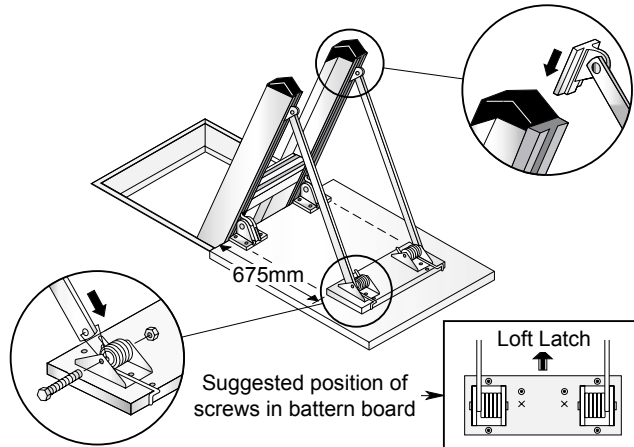

Packed Dimensions

Packaged Dimensions	Closed Length (mm)	Width (mm)	Depth (mm)	Volume (m ³)	Weight (kg)
	2160	405	265	0.232	18.4

Technical Information

- Materials:** Stiles and Treads - Extruded Aluminium Alloy
 Handrails - Aluminium Alloy Tube
 Operating Pole - Aluminium Alloy Tube fitted with aluminium cast hook.
 Other fittings - Steel and plastic
- Duty Rating:** User and items must not exceed the maximum safe working load of 150 kg (23.6 stones).
- Classification:** Kitemarked to BS 7553 Class H (Heavy Duty) - *'For relatively high frequency and onerous conditions of use and storage.'*

Hatch requirements for ladder operation

Minimum opening:- 686 x 508mm
Maximum depth:- 127mm

Loft Floor Requirements

Loft should be boarded with 1000 x 500 x 25mm plywood or blockboard.

Minimum requirements for trapdoor:

Arc of Clearance required

Note:

For hatches deeper than 127mm batten boards should be fitted between the hinge brackets and the hatch door to reduce the overall depth to 127mm.

Note:

Heavy trapdoors will cause the hatch to remain open.

An approximate rule for finding maximum door weight in kg for given length is :

$$\text{Max. Weight (kg)} = 4220/L \text{ when } L \text{ is in mm.}$$

Min. floor to	Max. floor to	Vertical Clearance in loft (m)	Horizontal clearance in loft (m)
2.310	3.250	1.030	1.600