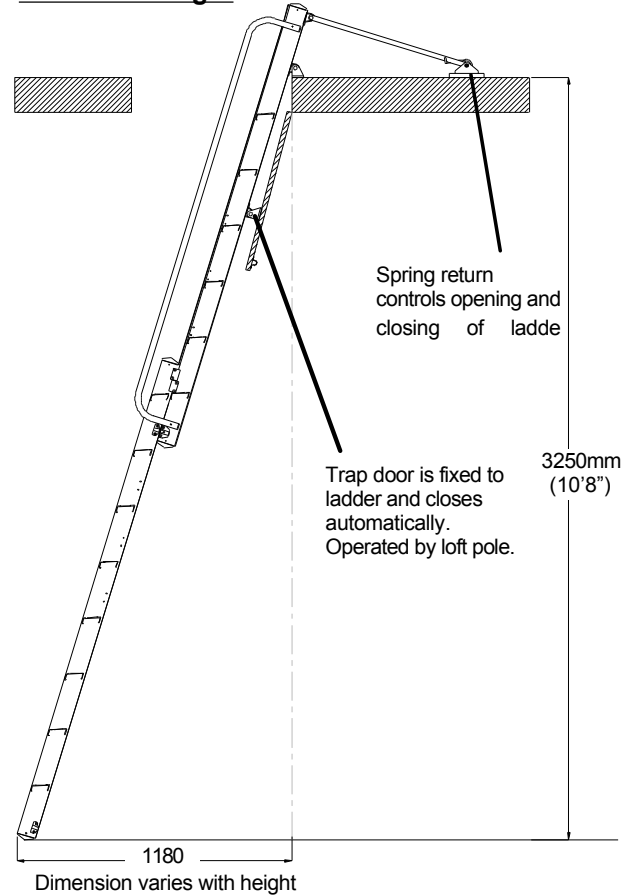

Packed Dimensions

Packaged Dimensions	Closed Length (mm)	Width (mm)	Depth (mm)	Volume (m ³)	Weight (kg)
	2160	405	265	0.232	18.4

Technical Information

- Materials:** Stiles and Treads - Extruded Aluminium Alloy
 Handrails - Aluminium Alloy Tube
 Operating Pole - Aluminium Alloy Tube fitted with aluminium cast hook.
 Other fittings - Steel and plastic
- Duty Rating:** User and items must not exceed the maximum safe working load of 150 kg (23.6 stones).
- Classification:** Kitemarked to BS 7553 Class H (Heavy Duty) - *'For relatively high frequency and onerous conditions of use and storage.'*

Floor to Floor Heights

Minimum Height

Maximum Height

	Floor to Floor Height
Setting 1	2310mm (7'7") to 2545mm (8'4")
Setting 2	2545mm (8'4") to 2780mm (9'2")
Setting 3	2780mm (9'2") to 3015mm (9'11")
Setting 4	3015mm (9'11") to 3250mm (10'8")

Product Dimensions

Treads	Lower Section	Upper Section	Width (mm)	Depth (mm)	Pitch (mm)	Vertical Pitch (mm)
		8	6	330	74	250
Assembled Dimensions	Closed Length (mm)	Ladder Width (mm)	Overall Width (mm)	Nominal Working Angle		
	2160	402	466	70°		

Order code	Product name	Packed Dimension (m)			Sec	Total No. Treads	Duty Rating	Weight (kg)
		Length	Width	Depth				
306340	Deluxe Loft Ladder	2.160	0.405	0.265	2	14	150/23.5	18.40