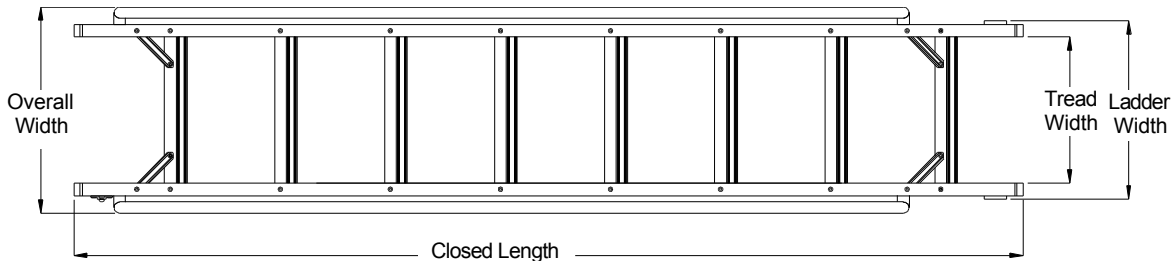

Packed Dimensions

Packaged Dimensions	Closed Length (mm)	Width (mm)	Depth (mm)	Volume (m ³)	Weight (kg)
	2160	405	265	0.232	18.4

Technical Information

- Materials:** Stiles and Treads - Extruded Aluminium Alloy
 Handrails - Aluminium Alloy Tube
 Operating Pole - Aluminium Alloy Tube fitted with aluminium cast hook.
 Other fittings - Steel and plastic
- Duty Rating:** User and items must not exceed the maximum safe working load of 150 kg (23.6 stones).
- Classification:** Kitemarked to BS 7553 Class H (Heavy Duty) - *'For relatively high frequency and onerous conditions of use and storage.'*

Floor to Floor Heights

Minimum Height

Maximum Height

	Floor to Floor Height
Setting 1	2310mm (7'7") to 2545mm (8'4")
Setting 2	2545mm (8'4") to 2780mm (9'2")
Setting 3	2780mm (9'2") to 3015mm (9'11")
Setting 4	3015mm (9'11") to 3250mm (10'8")

Product Dimensions

Treads	Lower Section	Upper Section	Width (mm)	Depth (mm)	Pitch (mm)	Vertical Pitch (mm)
		8	6	330	74	250
Assembled Dimensions	Closed Length (mm)	Ladder Width (mm)	Overall Width (mm)	Nominal Working Angle		
	2160	402	466	70°		

Hatch requirements for ladder operation

Minimum opening:- 686 x 508mm
Maximum depth:- 127mm

Loft Floor Requirements

Loft should be boarded with 1000 x 500 x 25mm plywood or blockboard.

Minimum requirements for trapdoor: